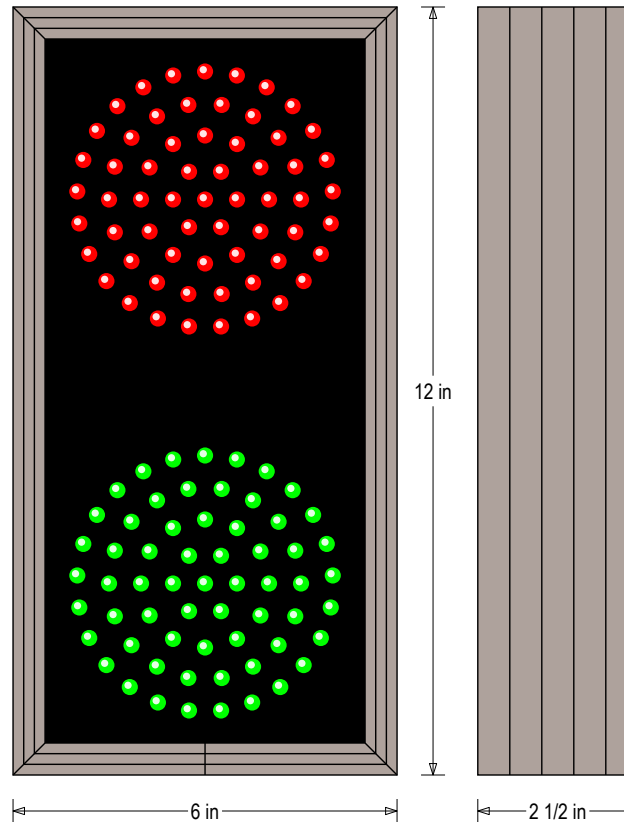

PRODUCT ID: 36914

Outdoor Blank-out LED Direct-view Sign

MODEL

TCL126RG-225/12-24VDC

DIMENSIONS

12" H x 6" W x 2.5" D (est. 2.553 lbs)

CLASS

CLASS: TCL Series

Control Method: Switch (not included) or external relay.

CONSTRUCTION

Cabinet: 1-piece, corrosion resistant, extruded all-weather frame, 2.5" deep.

Face Material: 1/8" impact resistant, smoke-tinted polycarbonate (5109)

Faces: Single Faced Sign

Finish: Duranodic Bronze

Mounting Channel: None

ELECTRICAL

Flashing: Not Included

Input Voltage: 12-24 VDC

UL/cUL Listed: Listed for wet locations

MESSAGE

Illumination: Super bright direct view LEDs. Message blanks out when off.

Sign Messages: See message table below

MESSAGE	LED/COLOR	HEIGHT	AMPS
Red Indicator Dot	Red Wide Angle LED	4.0"	0.307-0.153
Green Indicator Dot	Green Wide Angle LED	4.0"	0.507-0.253

NOTE: Above messages are independently controlled.

iSIGNS Inc.

7625 Birkmire Drive

Fairview, PA 16415

Phone: 866-437-3040

Website: www.isignsled.com

Proudly Made in the USA

Product View

NOTE: Sign image may not exactly represent the finished product. For illustration purposes only.