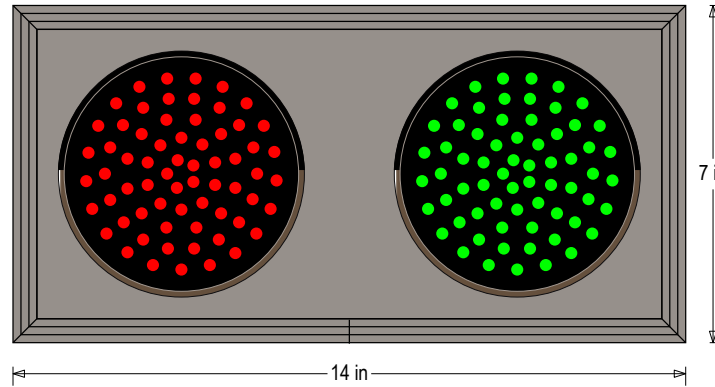

Illumination: Super bright direct view LEDs. Message blanks out when off.

Sign Messages: See message table below

MESSAGE	LED/COLOR	HEIGHT	AMPS
Red Indicator Dot	Red Wide Angle LED	4.0"	0.033-0.014
Green Indicator Dot	Green Wide Angle LED	4.0"	0.053-0.023
Red Indicator Dot	Red Wide Angle LED	4.0"	0.033-0.014
Green Indicator Dot	Green Wide Angle LED	4.0"	0.053-0.023

NOTE: Sign image may not exactly represent the finished product. For illustration purposes only.

Side A

Side B