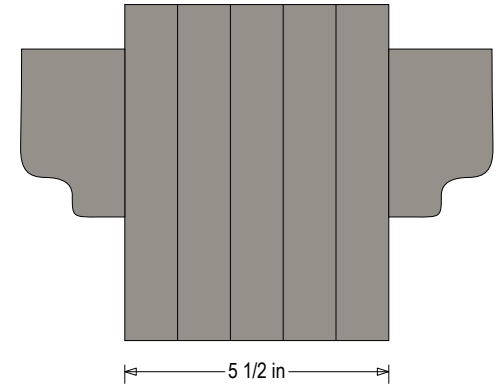

Illumination: Super bright direct view LEDs. Message blanks out when off.

Sign Messages: See message table below

MESSAGE	LED/COLOR	HEIGHT	AMPS
Red Indicator Dot	Red Wide Angle LED	4.0"	0.033-0.014
Green Indicator Dot	Green Wide Angle LED	4.0"	0.053-0.023
Red Indicator Dot	Red Wide Angle LED	4.0"	0.033-0.014
Green Indicator Dot	Green Wide Angle LED	4.0"	0.053-0.023

NOTE: Sign image may not exactly represent the finished product. For illustration purposes only.

Side A

Side B