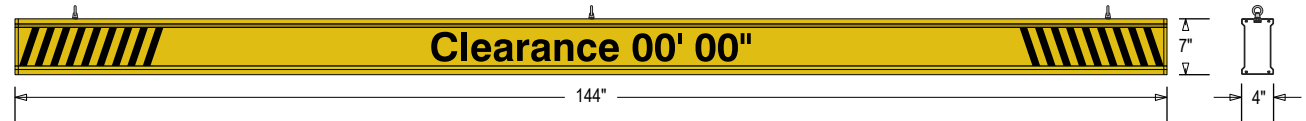

CONSTRUCTION

Faces: Single Faced Sign

Finish: Powder coated Traffic Yellow

IBar: Single piece extruded aluminum bar with end caps and (3) EasyGlide Adjustable Eyebolts for top mounting.

MESSAGE

Color: Black reflective vinyl (7803)

Eyebolt Adjustable the Entire Length of Sign