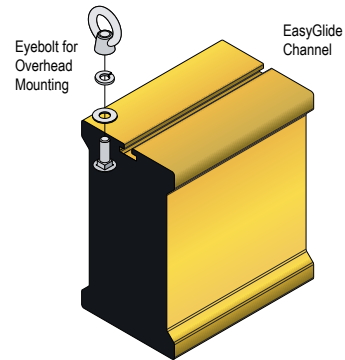

**PRODUCT ID: 35035**  
**Non-illuminated Bar**

**MODEL**  
 IBAR742B-I778

**DIMENSIONS**  
 7" H x 42" W x 4" D (est. 11.703 lbs)

**CLASS**  
 Class: IBAR Series

**CONSTRUCTION**  
 Faces: Single Faced Sign  
 Finish: Powder coated Traffic Yellow  
 IBar: Single piece extruded aluminum bar with end caps and (3) EasyGlide Adjustable Eyebolts for top mounting.

**MESSAGE**  
 Color: Black opaque  
 Font: Swiss 721 Bold BT  
 Sign Messages: See message table below

**Product View**

NOTE: Sign image may not exactly represent the finished product. For illustration purposes only.

MESSAGE	LED/COLOR	HEIGHT	AMPS
Turn Your Lights On	Black Reflective Vinyl	3.5"	

NOTE: Above messages are independently controlled.

Eyebolt Adjustable the Entire Length of Sign

**iSIGNS Inc.**  
 7625 Birkmire Drive  
 Fairview, PA 16415  
 Phone: 866-437-3040  
 Website: [www.isignsled.com](http://www.isignsled.com)