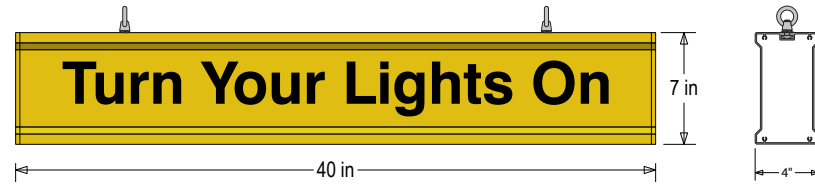

**PRODUCT ID: 35035**  
**Non-illuminated Bar**

**MODEL**  
 IBAR742B-I778

**DIMENSIONS**  
 7" H x 42" W x 4" D (est. 11.703 lbs)

**CLASS**  
 Class: IBAR Series

**CONSTRUCTION**  
 Faces: Single Faced Sign  
 Finish: Powder coated Traffic Yellow  
 IBar: Single piece extruded aluminum bar with end caps and (3) EasyGlide Adjustable Eyebolts for top mounting.

**MESSAGE**  
 Color: Black opaque  
 Font: Swiss 721 Bold BT  
 Sign Messages: See message table below

**Product View**

NOTE: Sign image may not exactly represent the finished product. For illustration purposes only.

MESSAGE	LED/COLOR	HEIGHT	AMPS
Turn Your Lights On	Black Reflective Vinyl	3.5"	

NOTE: Above messages are independently controlled.

Eyebolt Adjustable the Entire Length of Sign

**iSIGNS Inc.**  
 7625 Birkmire Drive  
 Fairview, PA 16415  
 Phone: 866-437-3040  
 Website: [www.isignsled.com](http://www.isignsled.com)