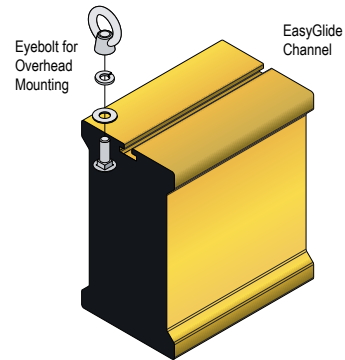

PRODUCT ID: 35036
 Non-illuminated Bar

MODEL
 IBAR748B-I779

DIMENSIONS
 7" H x 48" W x 4" D (est. 13.052 lbs)

CLASS
 Class: IBAR Series

CONSTRUCTION
 Faces: Single Faced Sign
 Finish: Powder coated Traffic Yellow
 IBar: Single piece extruded aluminum bar with end caps and (3) EasyGlide Adjustable Eyebolts for top mounting.

MESSAGE
 Color: Black opaque
 Font: Swiss 721 Bold BT
 Sign Messages: See message table below

Product View

NOTE: Sign image may not exactly represent the finished product. For illustration purposes only.

MESSAGE	LED/COLOR	HEIGHT	AMPS
Turn Your Headlights On	Black Reflective Vinyl	3.5"	

NOTE: Above messages are independently controlled.

Eyebolt Adjustable the Entire Length of Sign

iSIGNS Inc.
 7625 Birkmire Drive
 Fairview, PA 16415
 Phone: 866-437-3040
 Website: www.isignsled.com