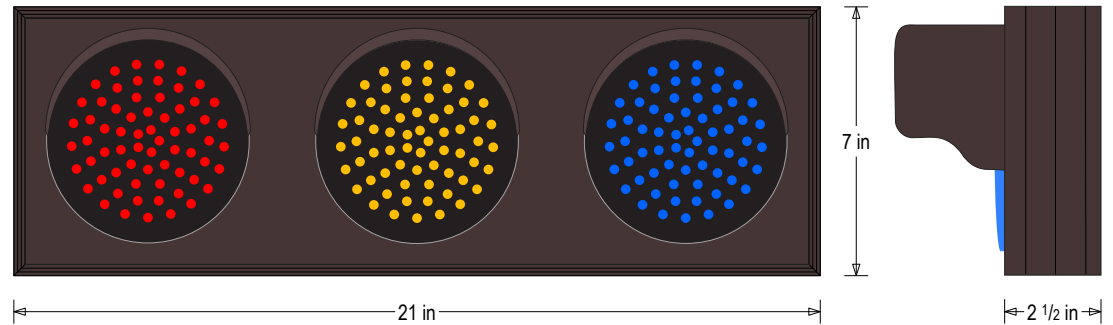

PRODUCT ID: 34988

Outdoor Blank-out LED Direct-view Sign

MODEL

TCL721RAB-226H

DIMENSIONS

7" H x 21" W x 2.5" D (est. 5.562 lbs)

CLASS

CLASS: TCL Series

Control Method: Switch (not included) or external relay.

CONSTRUCTION

Cabinet: 1-piece, corrosion resistant, extruded all-weather frame, 2.5" deep.

Face Material: Injection molded, impact resistant Lexan hood with Lexan lenses

Faces: Single Faced Sign

Finish: Duranodic Bronze

Mounting Channel: None

ELECTRICAL

Flashing: Not Included

Input Voltage: 120-277 VAC

UL/cUL Listed: Listed for wet locations

MESSAGE

Illumination: Super bright direct view LEDs. Message blanks out when off.

Sign Messages: See message table below

Product View

NOTE: Sign image may not exactly represent the finished product. For illustration purposes only.