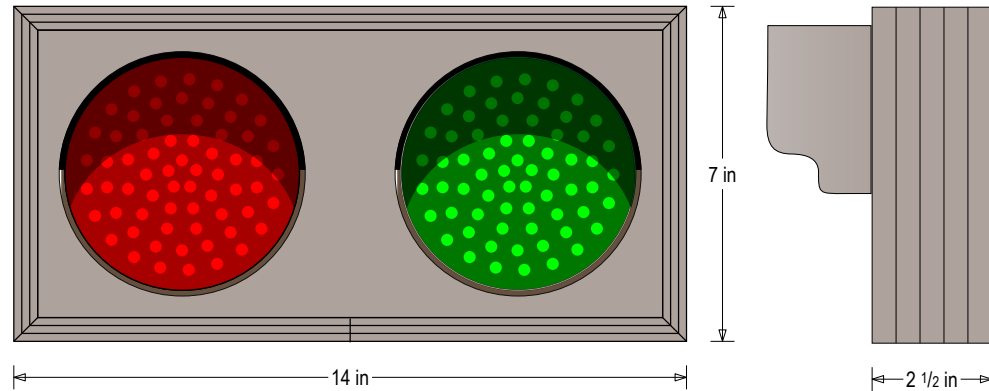

PRODUCT ID: 33826

Outdoor Blank-out LED Direct-view Sign

MODEL

TCL714RG-225H/12-24VDC

DIMENSIONS

7" H x 14" W x 2.5" D (est. 4.46 lbs)

CLASS

CLASS: TCL Series

Faces: Single Faced Sign

Finish: Duranodic Bronze

Mounting Channel: None

ELECTRICAL

Flashing: Not Included

Input Voltage: 12-24 VDC

UL/cUL Listed: Listed for wet locations

MESSAGE

Illumination: Super bright direct view LEDs. Message blanks out when off.

Sign Messages: See message table below

Product View

NOTE: Sign image may not exactly represent the finished product. For illustration purposes only.

MESSAGE	LED/COLOR	HEIGHT	AMPS
Red Indicator Dot	Red Wide Angle LED	4.0"	0.333-0.167
Green Indicator Dot	Green Wide Angle LED	4.0"	0.533-0.267

NOTE: Above messages are independently controlled.

Sample Display Options