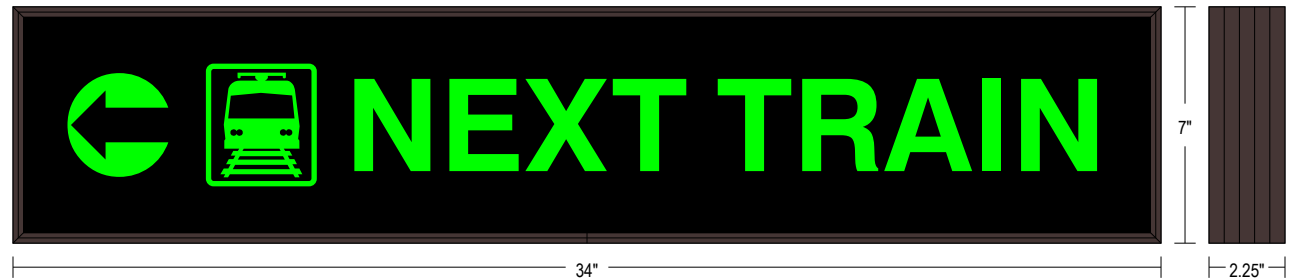

PRODUCT ID: 32317

Outdoor Blank-out LED Backlit Sign

MODEL

PHX734G-I094/120-277VAC

DIMENSIONS

7" H x 34" W x 2.25" D (est. 6.498 lbs)

CLASS

Class: PHX Series

Control Method: Switch (not included) or external relay.

CONSTRUCTION

Cabinet: 1-piece, corrosion resistant, extruded all-weather frame, 2.25" deep.

Face Material: 1/8" thick, dark grey diffused acrylic

Faces: Single Faced Sign

Finish: Duranodic Bronze

Mounting Channel: None

ELECTRICAL

Flashing: Not Included

Input Voltage: 120-277 VAC

UL/cUL Listed: Listed for wet locations

MESSAGE

Color: Black opaque

Font: Swiss 721 Bold BT

Illumination: Backlit with high intensity LEDs. Message blanks out when off

Sign Messages: See message table below

Product View

NOTE: Sign image may not exactly represent the finished product. For illustration purposes only.