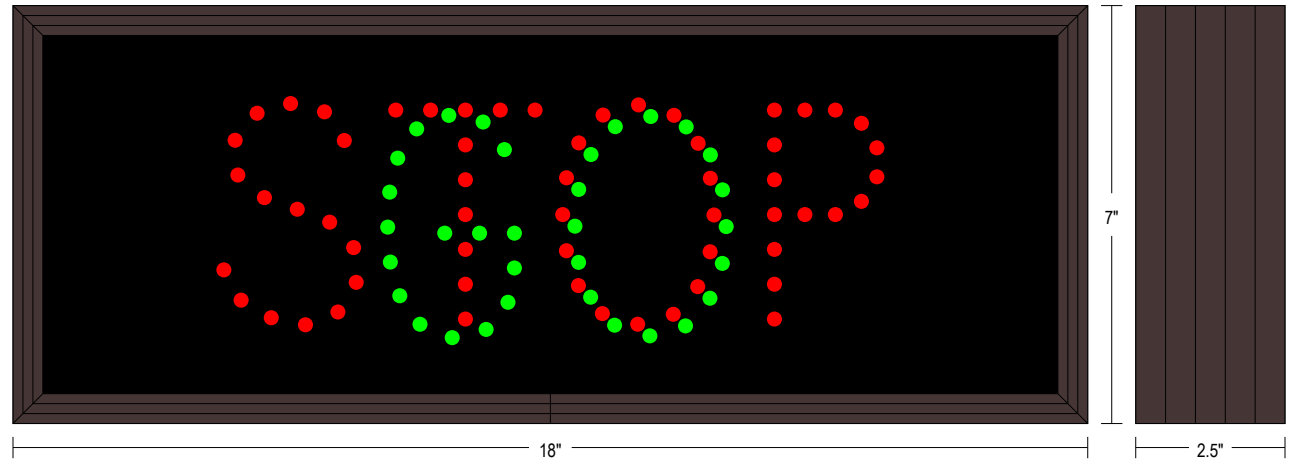

PRODUCT ID: 31918

Outdoor Blank-out LED Direct-view Sign

MODEL

TCL718RG-A203/12-24VDC

DIMENSIONS

7" H x 18" W x 2.5" D (est. 5.878 lbs)

CLASS

CLASS: TCL Series

Faces: Single Faced Sign

Finish: Duranodic Bronze

Mounting Channel: None

ELECTRICAL

Flashing: Not Included

Input Voltage: 12-24 VDC

UL/cUL Listed: Listed for wet locations

MESSAGE

Illumination: Super bright direct view LEDs. Message blanks out when off.

Sign Messages: See message table below

Product View

NOTE: Sign image may not exactly represent the finished product. For illustration purposes only.

MESSAGE	LED/COLOR	HEIGHT	AMPS
STOP	Red Wide Angle LED	3.5"	0.293-0.147
GO	Green Wide Angle LED	3.5"	0.267-0.133

NOTE: Above messages are independently controlled.

Sample Display Options

Frame Detail

iSIGNS Inc.