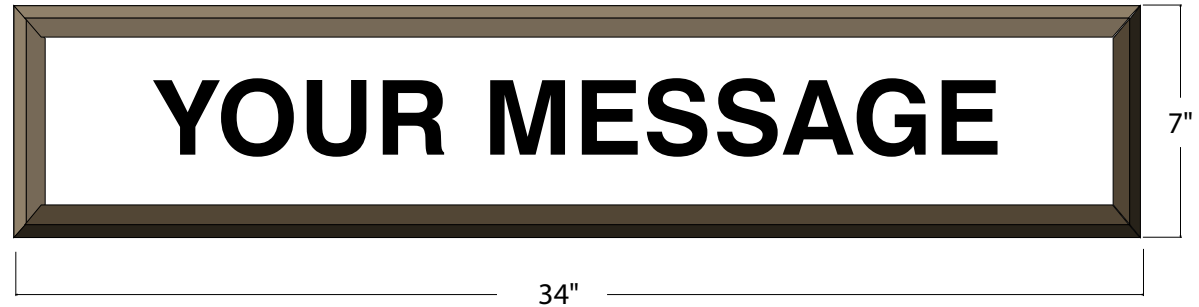

DuraPanel DURA734

PRODUCT NUMBER

2039

DIMENSIONS

7" H x 34" W x 1.25" D

INSTALLATION METHOD

Flush mounted using concealed fasteners.
Use appropriate fasteners. Not included.

CONSTRUCTION

Extruded Aluminum with Corner Keys
Vandal Resistant Concealed Fasteners
0.050 Aluminum Message Panel

FINISH

Cabinet painted Standard Duranodic Bronze. Custom colors available upon request.

Product View

NOTE: Sign image may not exactly represent the finished product. For illustration purposes only.