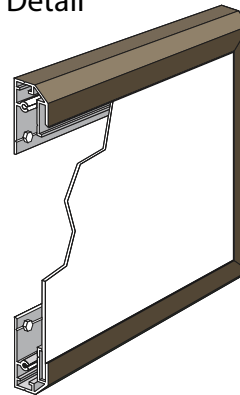

Detail

MESSAGE	COLOR	HEIGHT
YOUR MESSAGE	Black Vinyl	TBA

iSigns
7625 Birkmire Drive
Fairview, PA 16415

Proudly Made in the USA