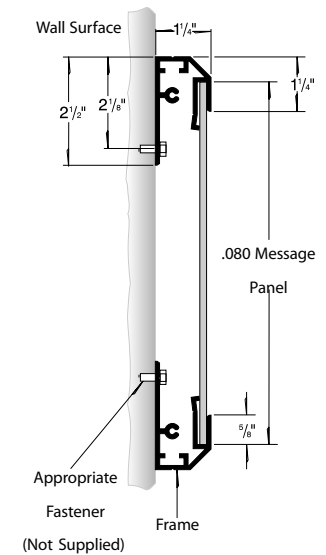

Detail

MESSAGE	COLOR	HEIGHT
YOUR MESSAGE	Black Vinyl	TBA

iSigns
7625 Birkmire Drive
Fairview, PA 16415

Proudly Made in the USA