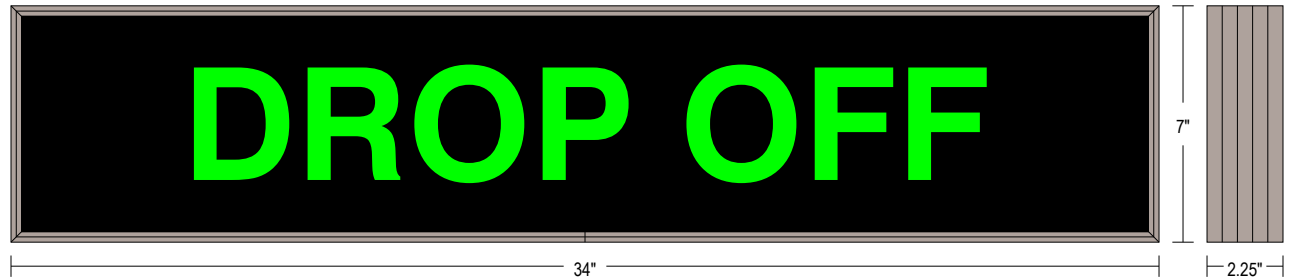

PRODUCT ID: 31000

Outdoor Blank-out LED Backlit Sign

MODEL

PHX734G-155

DIMENSIONS

7" H x 34" W x 2.25" D (est. 6.498 lbs)

CLASS

Class: PHX Series

Control Method: Switch (not included) or external relay.

CONSTRUCTION

Cabinet: 1-piece, corrosion resistant, extruded all-weather frame, 2.25" deep.

Face Material: 1/8" thick, dark grey diffused acrylic

Faces: Single Faced Sign

Finish: Duranodic Bronze

Mounting Channel: None

ELECTRICAL

Flashing: Not Included

Input Voltage: 120-277 VAC

UL/cUL Listed: Listed for wet locations

MESSAGE

Color: Black opaque

Font: Swiss 721 Bold BT

Illumination: Backlit with high intensity LEDs. Message blanks out when off

Sign Messages: See message table below

Product View

NOTE: Sign image may not exactly represent the finished product. For illustration purposes only.

MESSAGE	LED/COLOR	HEIGHT	AMPS
DROP OFF	Green Wide Angle LED	3.5"	0.347-0.150

NOTE: Above messages are independently controlled.

iSIGNS Inc.

7625 Birkmire Drive

Fairview, PA 16415

Phone: 866-437-3040

Website: www.isignsled.com

Proudly Made in the USA