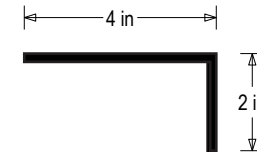

PRODUCT ID: 9680

Wall Mount

MODEL

550 Mount

DIMENSIONS

0" H x 0" W x 0" D (est. 6.199 lbs)

iSIGNS Inc.
7625 Birkmire Drive
Fairview, PA 16415
Phone: 866-437-3040
Website: www.isignsled.com

Proudly Made in the USA

Product View

NOTE: Sign image may not exactly represent the finished product. For illustration purposes only.

Top Mounting
Bracket

Aluminum strap
dimension varies
by sign height.

Bottom Mounting
Bracket