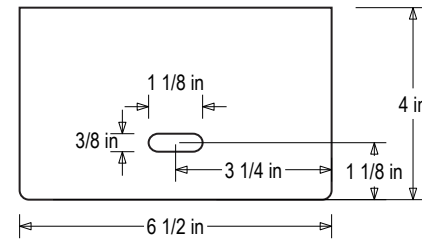

PRODUCT ID: 9680

Wall Mount

MODEL

550 Mount

DIMENSIONS

0" H x 0" W x 0" D (est. 6.199 lbs)

iSIGNS Inc.
7625 Birkmire Drive
Fairview, PA 16415
Phone: 866-437-3040
Website: www.isignsled.com

Proudly Made in the USA

Product View

NOTE: Sign image may not exactly represent the finished product. For illustration purposes only.

Top Mounting
Bracket

Aluminum strap
dimension varies
by sign height.

Bottom Mounting
Bracket