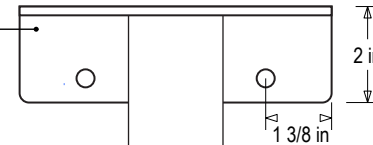

PRODUCT ID: 9680

Wall Mount

MODEL

550 Mount

DIMENSIONS

0" H x 0" W x 0" D (est. 6.199 lbs)

iSIGNS Inc.
7625 Birkmire Drive
Fairview, PA 16415
Phone: 866-437-3040
Website: www.isignsled.com

Proudly Made in the USA

Product View

NOTE: Sign image may not exactly represent the finished product. For illustration purposes only.

Top Mounting
Bracket

Aluminum strap
dimension varies
by sign height.

Bottom Mounting
Bracket