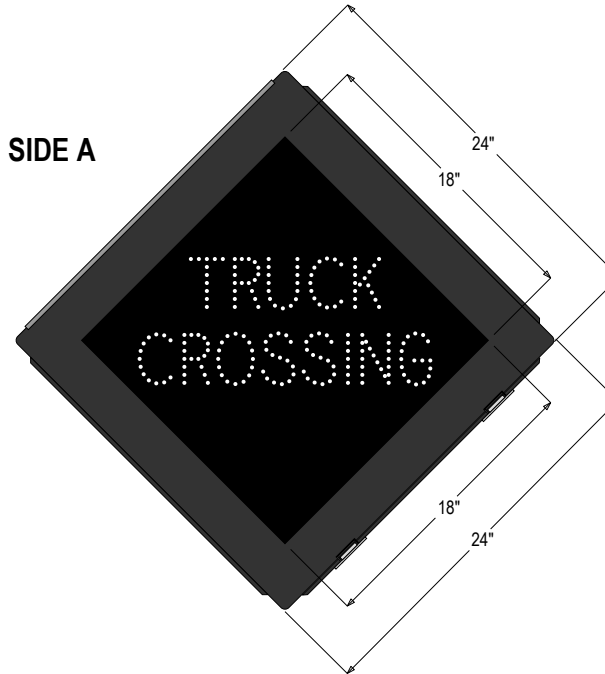

Direct-View LED Traffic Controller DOT2424DW-H577

PRODUCT NUMBER

29858

CABINET DIMENSIONS

24" H x 24" W x 9" D

ILLUMINATION SOURCE

Super bright, narrow viewing angle LEDs. Message colors shown below.
Messages "blankout" when turned off, eliminating confusion
Long life, solid state lighting

FINISH

Standard Cabinet Color: Black

MESSAGE	COLOR	HEIGHT	AMPS
TRUCK CROSSING	50° White Round	3.0"	0.08
TRUCK CROSSING	50° White Round	3.0"	0.08

iSigns
7625 Birkmire Drive
Fairview, PA 16415

Proudly Made in the USA

Product View

NOTE: Sign image may not exactly represent the finished product. For illustration purposes only.

SIDE A

SIDE B