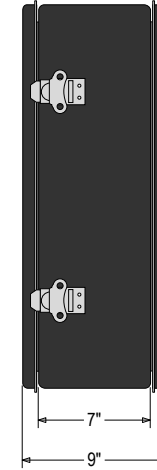

Direct-View LED Traffic Controller DOT2424DW-H577

PRODUCT NUMBER

29858

CABINET DIMENSIONS

24" H x 24" W x 9" D

ILLUMINATION SOURCE

Super bright, narrow viewing angle LEDs. Message colors shown below.
Messages "blankout" when turned off, eliminating confusion
Long life, solid state lighting

ELECTRICAL

Photozell for auto photodimming
Voltage: 120 VAC, Max amps shown in the table below
UL/CUL approved for wet locations

CONSTRUCTION

Faces: Double Faced Sign in diamond formation
Cabinet: (DOT): NEMA 4X Rated, 1/8" wall T5052 aluminum cabinet with continuously welded seams. Optional Visor
Door: Continuous hinge with a 1" x 1/4" silicone gasket and stainless steel tool free door latches
Face Material: Impact resistant, 1/4" thick smoke tinted polycarbonate

FINISH

Standard Cabinet Color: Black

MESSAGE	COLOR	HEIGHT	AMPS
TRUCK CROSSING	50° White Round	3.0"	0.08
TRUCK CROSSING	50° White Round	3.0"	0.08

iSigns
7625 Birkmire Drive
Fairview, PA 16415

Proudly Made in the USA

Product View

NOTE: Sign image may not exactly represent the finished product. For illustration purposes only.

SIDE A

SIDE B