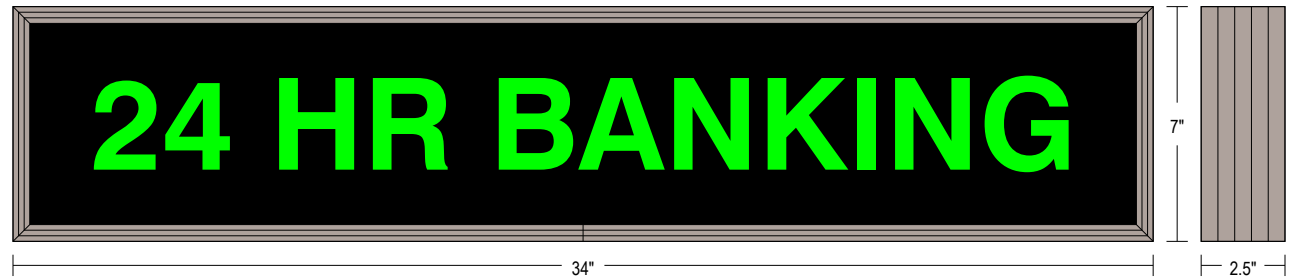

PRODUCT ID: 27672

Outdoor Blank-out LED Backlit Sign

MODEL

PHX734G-548

DIMENSIONS

7" H x 34" W x 2.25" D (est. 7.151 lbs)

CLASS

Class: PHX Series

Control Method: Switch (not included) or external relay.

CONSTRUCTION

Cabinet: 1-piece, corrosion resistant, extruded all-weather frame, 2.25" deep.

Face Material: 1/8" thick, dark grey diffused acrylic

Faces: Single Faced Sign

Finish: Duranodic Bronze

Mounting Channel: None

ELECTRICAL

Flashing: Not Included

Input Voltage: 120-277 VAC

UL/cUL Listed: Listed for wet locations

MESSAGE

Color: Black opaque

Font: Swiss 721 Bold BT

Illumination: Backlit with high intensity LEDs. Message blanks out when off

Sign Messages: See message table below

Product View

NOTE: Sign image may not exactly represent the finished product. For illustration purposes only.

MESSAGE	LED/COLOR	HEIGHT	AMPS
24 HR BANKING	Green Wide Angle LED	2.875"	0.347-0.150

NOTE: Above messages are independently controlled.

iSIGNS Inc.

7625 Birkmire Drive

Fairview, PA 16415

Phone: 866-437-3040

Website: www.isignsled.com

Proudly Made in the USA