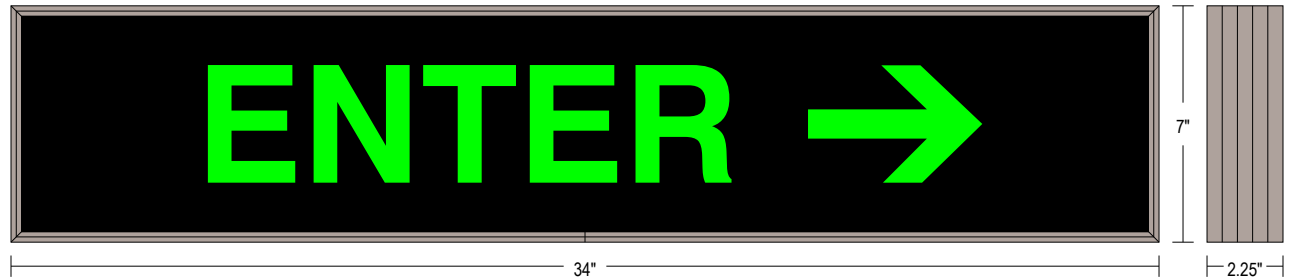

PRODUCT ID: 29371

Outdoor Blank-out LED Backlit Sign

MODEL

PHX734G-B743

DIMENSIONS

7" H x 34" W x 2.25" D (est. 6.498 lbs)

CLASS

Class: PHX Series

Control Method: Switch (not included) or external relay.

CONSTRUCTION

Cabinet: 1-piece, corrosion resistant, extruded all-weather frame, 2.25" deep.

Face Material: 1/8" thick, dark grey diffused acrylic

Faces: Single Faced Sign

Finish: Duranodic Bronze

Mounting Channel: None

ELECTRICAL

Flashing: Not Included

Input Voltage: 120-277 VAC

UL/cUL Listed: Listed for wet locations

MESSAGE

Color: Black opaque

Font: Swiss 721 Bold BT

Illumination: Backlit with high intensity LEDs. Message blanks out when off

Sign Messages: See message table below

Product View

NOTE: Sign image may not exactly represent the finished product. For illustration purposes only.

MESSAGE	LED/COLOR	HEIGHT	AMPS
ENTER w/ Right Arrow	Green Wide Angle LED	3.5"	0.347-0.150

NOTE: Above messages are independently controlled.

iSIGNS Inc.

7625 Birkmire Drive

Fairview, PA 16415

Phone: 866-437-3040

Website: www.isignsled.com

Proudly Made in the USA