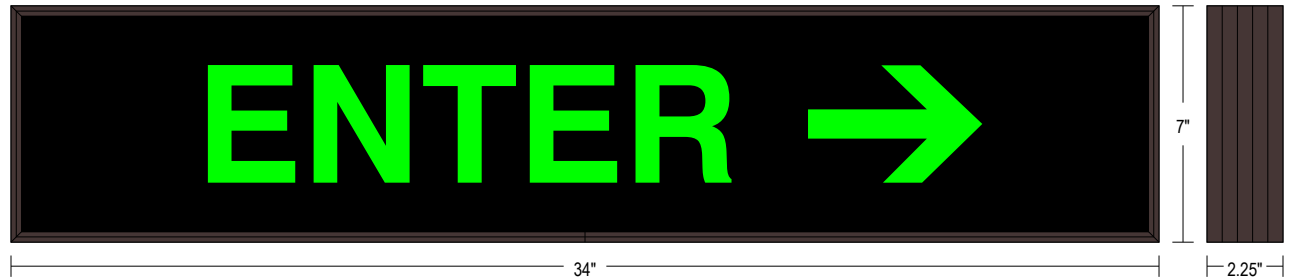

PRODUCT ID: 29371

Outdoor Blank-out LED Backlit Sign

MODEL

PHX734G-B743/120-277VAC

DIMENSIONS

7" H x 34" W x 2.25" D (est. 6.498 lbs)

CLASS

Class: PHX Series

Control Method: Switch (not included) or external relay.

CONSTRUCTION

Cabinet: 1-piece, corrosion resistant, extruded all-weather frame, 2.25" deep.

Face Material: 1/8" thick, dark grey diffused acrylic

Faces: Single Faced Sign

Finish: Duranodic Bronze

Graphic: Printed graphic applied to surface

Mounting Channel: None

ELECTRICAL

Flashing: Not Included

Input Voltage: 120-277 VAC

UL/cUL Listed: Listed for wet locations

MESSAGE

Color: Black opaque

Font: Swiss 721 Bold BT

Illumination: Backlit with high intensity LEDs. Message blanks out when off

Sign Messages: See message table below

MESSAGE	LED/COLOR	HEIGHT	AMPS

ENTER w/ Right Arrow	Green Wide Angle LED	3.5"	0.347-0.150

NOTE: Above messages are independently controlled.

iSIGNS Inc.

7625 Birkmire Drive

Fairview, PA 16415

Phone: 866-437-3040

Website: www.isignsled.com

iSIGNS

innovative sign technologies inc.

Proudly Made in the USA

Product View

NOTE: Sign image may not exactly represent the finished product. For illustration purposes only.