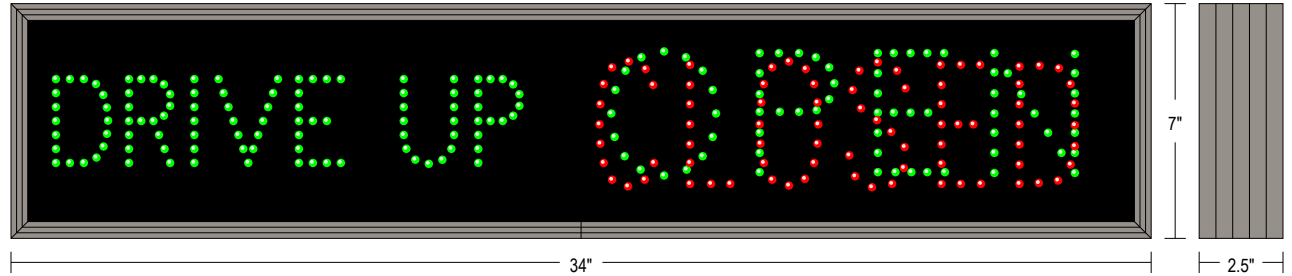

Faces: Single Faced Sign

Finish: Duranodic Bronze

Mounting Channel: None

ELECTRICAL

Flashing: Not Included

Input Voltage: 120-277 VAC

UL/cUL Listed: Listed for wet locations

MESSAGE

Illumination: Super bright direct view LEDs. Message blanks out when off.

Sign Messages: See message table below

Product View

NOTE: Sign image may not exactly represent the finished product. For illustration purposes only.

MESSAGE	LED/COLOR	HEIGHT	AMPS
DRIVE UP	Green Wide Angle LEDs	2.5"	0.081-0.035
OPEN	Green Wide Angle LEDs	3.5"	0.055-0.024
CLOSED	Red Wide Angle LEDs	3.5"	0.041-0.018

NOTE: Above messages are independently controlled.