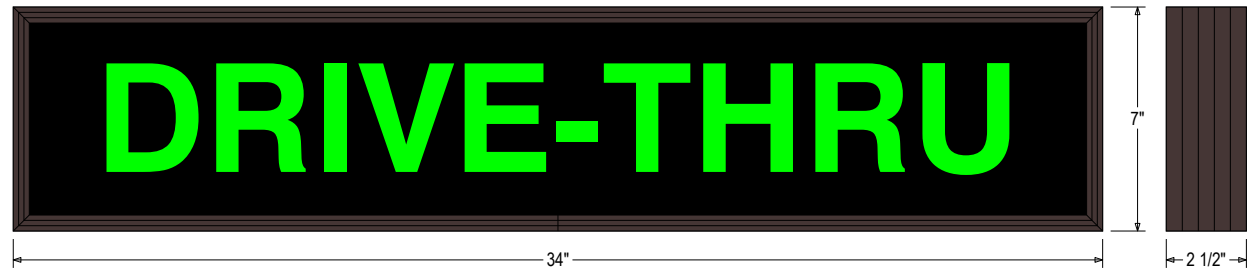

PRODUCT ID: 26959

Outdoor Blank-out LED Backlit Sign

MODEL

PHX734G-B846/120-277VAC

DIMENSIONS

7" H x 34" W x 2.25" D (est. 7.151 lbs)

CLASS

Class: PHX Series

Color: Black opaque

Font: Swiss 721 Bold BT

Illumination: Backlit with high intensity LEDs. Message blanks out when off

Sign Messages: See message table below

MESSAGE	LED/COLOR	HEIGHT	AMPS
DRIVE-THRU	Green Wide Angle LED	3.5"	0.347-0.150

NOTE: Sign image may not exactly represent the finished product. For illustration purposes only.

Frame Detail