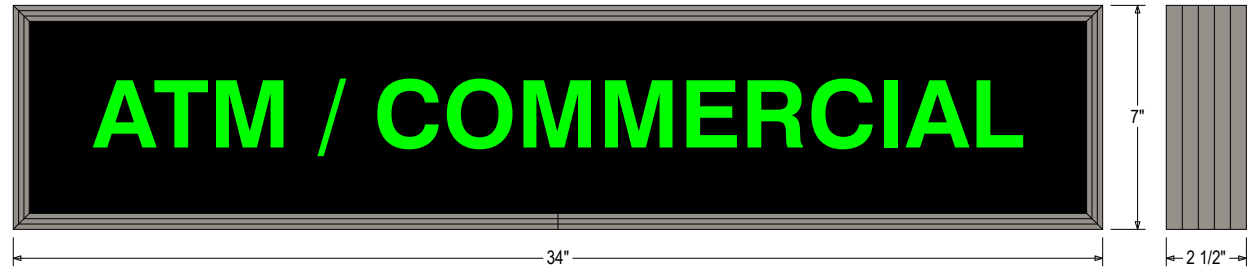

Control Method: Switch (not included) or external relay.

CONSTRUCTION

Cabinet: 1-piece, corrosion resistant, extruded all-weather frame, 2.25" deep.

Face Material: 1/8" thick, dark grey diffused acrylic

Faces: Single Faced Sign

Finish: Duranodic Bronze

Mounting Channel: None

ELECTRICAL

Flashing: Not Included

Input Voltage: 120-277 VAC

UL/cUL Listed: Listed for wet locations

MESSAGE

Color: Black opaque

Font: Swiss 721 Bold BT

Illumination: Backlit with high intensity LEDs. Message blanks out when off

Sign Messages: See message table below

Product View

NOTE: Sign image may not exactly represent the finished product. For illustration purposes only.