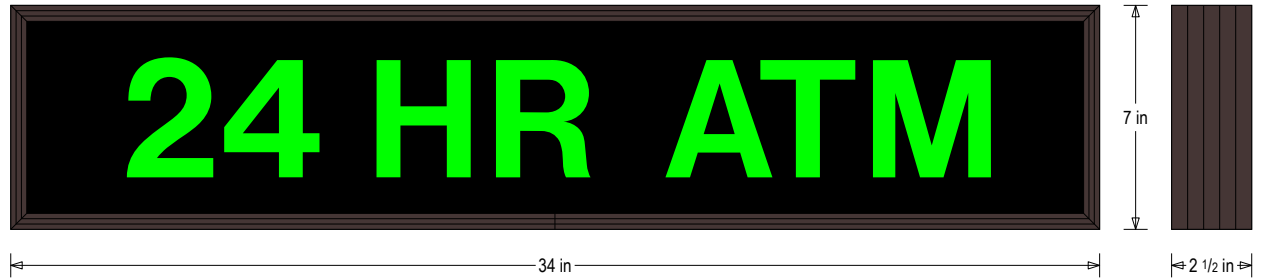

PRODUCT ID: 25930

Outdoor Blank-out LED Backlit Sign

MODEL

PHX734G-165/120-277VAC

DIMENSIONS

7" H x 34" W x 2.25" D (est. 7.151 lbs)

CLASS

Class: PHX Series

Finish: Duranodic Bronze

Mounting Channel: None

ELECTRICAL

Flashing: Not Included

Input Voltage: 120-277 VAC

UL/cUL Listed: Listed for wet locations

MESSAGE

Color: Black opaque

Font: Swiss 721 Bold BT

Illumination: Backlit with high intensity LEDs. Message blanks out when off

Sign Messages: See message table below

Product View

NOTE: Sign image may not exactly represent the finished product. For illustration purposes only.