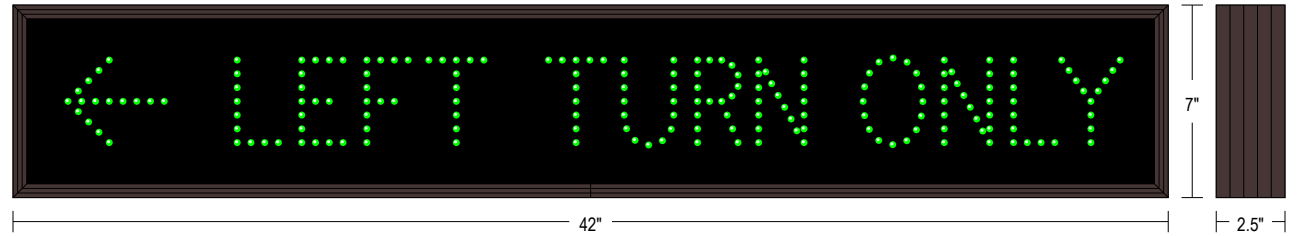

PRODUCT ID: 25345

Outdoor Blank-out LED Direct-view Sign

MODEL

TCL742GG-F618/120-277VAC

DIMENSIONS

7" H x 42" W x 2.5" D (est. 8.122 lbs)

CLASS

CLASS: TCL Series

Control Method: Switch (not included) or external relay.

CONSTRUCTION

Cabinet: 1-piece, corrosion resistant, extruded all-weather frame, 2.5" deep.

Face Material: 1/8" impact resistant, smoke-tinted polycarbonate (5109)

Faces: Single Faced Sign

Finish: Duranodic Bronze

Mounting Channel: None

ELECTRICAL

Flashing: Not Included

Input Voltage: 120-277 VAC

UL/cUL Listed: Listed for wet locations

MESSAGE

Illumination: Super bright direct view LEDs. Message blanks out when off.

Sign Messages: See message table below

MESSAGE	LED/COLOR	HEIGHT	AMPS
Left Arrow	Green Wide Angle LED	3.0"	0.015-0.006
LEFT TURN ONLY	Green Wide Angle LED	3.0"	0.137-0.059

NOTE: Above messages are independently controlled.

iSIGNS Inc.
7625 Birkmire Drive
Fairview, PA 16415
Phone: 866-437-3040
Website: www.isignsled.com

Proudly Made in the USA

Product View

NOTE: Sign image may not exactly represent the finished product. For illustration purposes only.