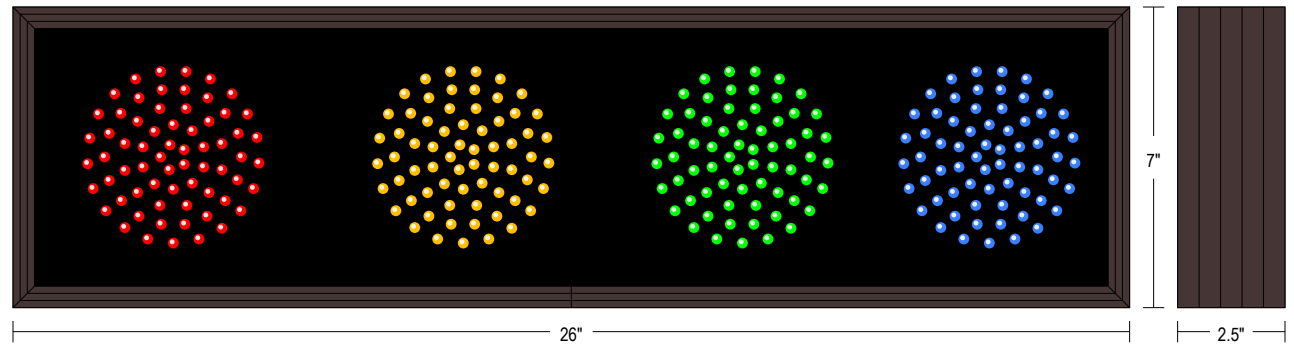

PRODUCT ID: 19731

Outdoor Blank-out LED Direct-view Sign

MODEL

TCL726RAGB-A991/120-277VAC

DIMENSIONS

7" H x 26" W x 2.5" D (est. 8.004 lbs)

CLASS

CLASS: TCL Series

Faces: Single Faced Sign

Finish: Duranodic Bronze

Mounting Channel: None

ELECTRICAL

Flashing: Not Included

Input Voltage: 120-277 VAC

UL/cUL Listed: Listed for wet locations

MESSAGE

Illumination: Super bright direct view LEDs. Message blanks out when off.

Sign Messages: See message table below

Product View

NOTE: Sign image may not exactly represent the finished product. For illustration purposes only.

Sample Display Options

Frame Detail

MESSAGE	LED/COLOR	HEIGHT	AMPS
Red Indicator	Red Wide Angle LED	4.0"	0.033-0.014
Amber Indicator Dot	Amber Wide Angle LED	4.0"	0.033-0.014
Green Indicator Dot	Green Wide Angle LED	4.0"	0.053-0.023
Blue Indicator Dot	Blue Wide Angle LED	4.0"	0.053-0.023