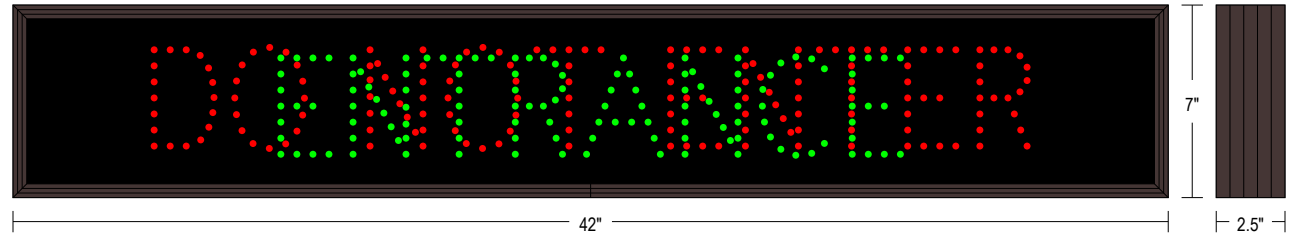

PRODUCT ID: 6229

Outdoor Blank-out LED Direct-view Sign

MODEL

TCL742GR-A594/120-277VAC

DIMENSIONS

7" H x 42" W x 2.5" D (est. 8.122 lbs)

CLASS

CLASS: TCL Series

Control Method: Switch (not included) or external relay.

CONSTRUCTION

Cabinet: 1-piece, corrosion resistant, extruded all-weather frame, 2.5" deep.

Face Material: 1/8" impact resistant, smoke-tinted polycarbonate (5109)

Faces: Single Faced Sign

Finish: Duranodic Bronze

Mounting Channel: None

ELECTRICAL

Flashing: Not Included

Input Voltage: 120-277 VAC

UL/cUL Listed: Listed for wet locations

MESSAGE

Illumination: Super bright direct view LEDs. Message blanks out when off.

Sign Messages: See message table below

MESSAGE	LED/COLOR	HEIGHT	AMPS
ENTRANCE	Green Wide Angle LED	3.5"	0.103-0.044
DO NOT ENTER	Red Wide Angle LED	3.5"	0.077-0.034

NOTE: Above messages are independently controlled.

iSIGNS Inc.
7625 Birkmire Drive
Fairview, PA 16415
Phone: 866-437-3040
Website: www.isignsled.com

Proudly Made in the USA

Product View

NOTE: Sign image may not exactly represent the finished product. For illustration purposes only.