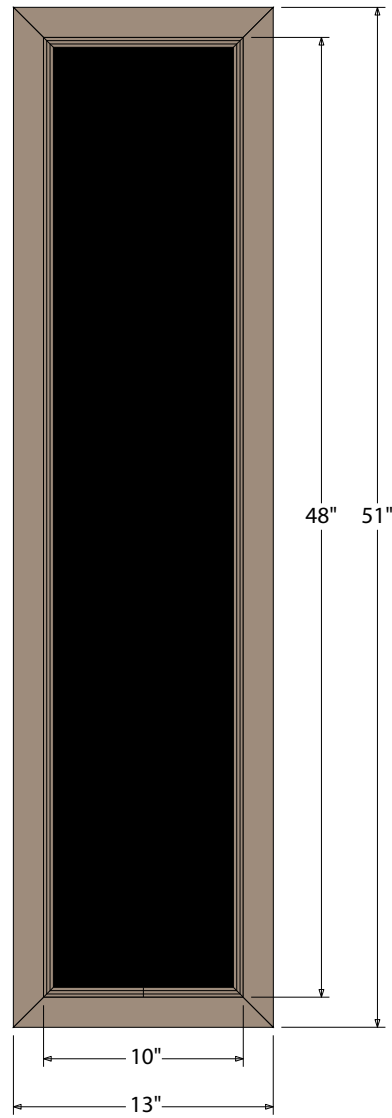

Direct-View LED Traffic Controller RF4810

PRODUCT NUMBER
19350

CABINET DIMENSIONS
48" H x 10" W x 1.5" D

FINISH
Standard Cabinet Color: Duranodic Bronze
Custom colors available upon request

Product View

NOTE: Sign image may not exactly represent the finished product. For illustration purposes only.

1.5" x 1.5" Recessed Frame