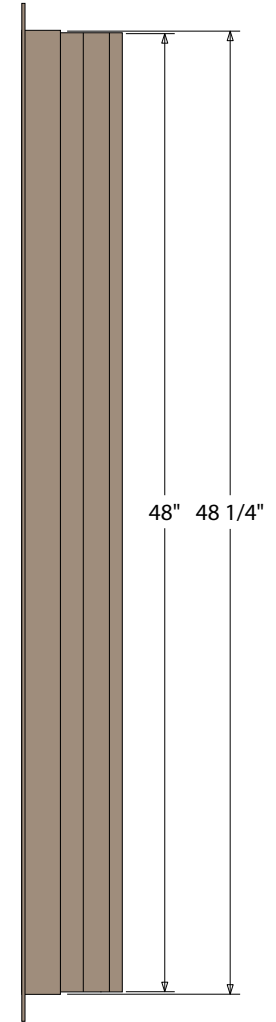

Direct-View LED Traffic Controller RF4810

PRODUCT NUMBER
19350

CABINET DIMENSIONS
48" H x 10" W x 1.5" D

FINISH
Standard Cabinet Color: Duranodic Bronze
Custom colors available upon request

Product View

NOTE: Sign image may not exactly represent the finished product. For illustration purposes only.

1.5" x 1.5" Recessed Frame