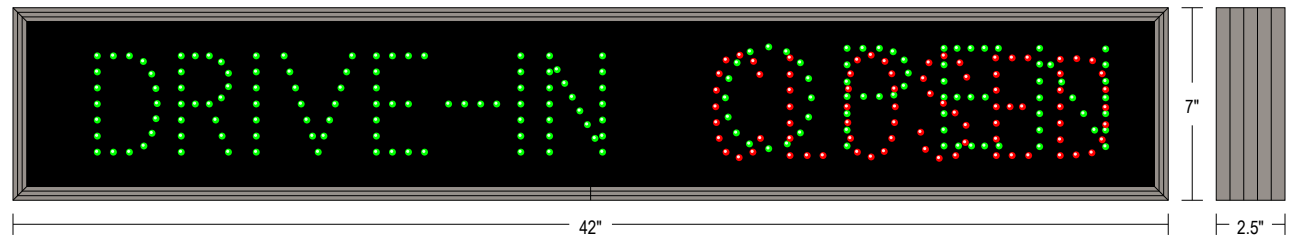

Direct-View LED Traffic Controller TCL742GGR-230

PRODUCT NUMBER

6212

CABINET DIMENSIONS

7" H x 42" W x 2.5" D

ILLUMINATION SOURCE

Super bright, wide viewing angle LEDs
Available in green, red, blue, amber, and white LEDs
Messages "blankout" when turned off, eliminating confusion
Long life, solid state lighting

ELECTRICAL

Integrated solid state power supply
Standard Voltage: 120 VAC, Optional Voltages: 9-36 V, 240 VAC, 277 VAC
Maximum amps per lighted message (at 120 V) shown in the table below
UL/CUL approved for wet locations

CONSTRUCTION

Faces: Single Faced Sign
Extrusion (TCL): Slim line continuous, corrosion resistant, aluminum housing 2.5" deep
Face Material: Impact Resistant, smoked tinted Polycarbonate 1/8" thick.

FINISH

Standard Cabinet Color: Duranodic Bronze
Custom colors available upon request

Product View

NOTE: Sign image may not exactly represent the finished product. For illustration purposes only.