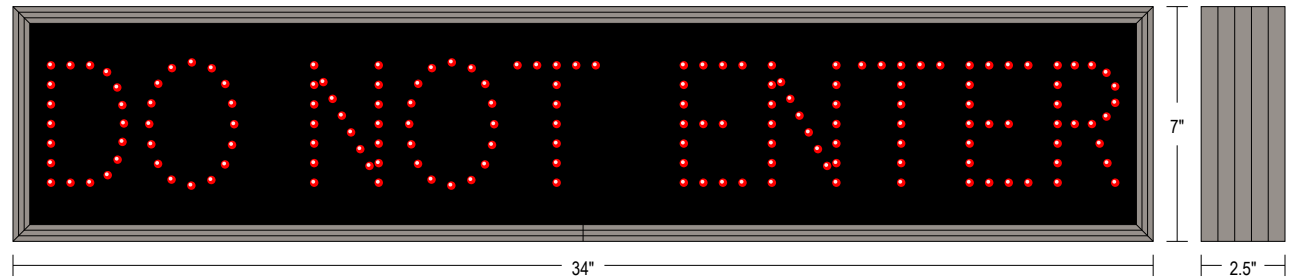

Direct-View LED Traffic Controller TCL734R-130

PRODUCT NUMBER

6104

CABINET DIMENSIONS

7" H x 34" W x 2.5" D

ILLUMINATION SOURCE

Super bright, wide viewing angle LEDs
Available in green, red, blue, amber, and white LEDs
Messages "blankout" when turned off, eliminating confusion
Long life, solid state lighting

ELECTRICAL

Integrated solid state power supply
Standard Voltage: 120 VAC, Optional Voltages: 9-36 V, 240 VAC, 277 VAC
Maximum amps per lighted message (at 120 V) shown in the table below
UL/CUL approved for wet locations

CONSTRUCTION

Faces: Single Faced Sign
Extrusion (TCL): Slim line continuous, corrosion resistant, aluminum housing 2.5" deep
Face Material: Impact Resistant, smoked tinted Polycarbonate 1/8" thick.

FINISH

Standard Cabinet Color: Duranodic Bronze
Custom colors available upon request

Product View

NOTE: Sign image may not exactly represent the finished product. For illustration purposes only.

MESSAGE	COLOR	HEIGHT	AMPS
DO NOT ENTER	Red Wide Angle Oval	3.5"	0.04