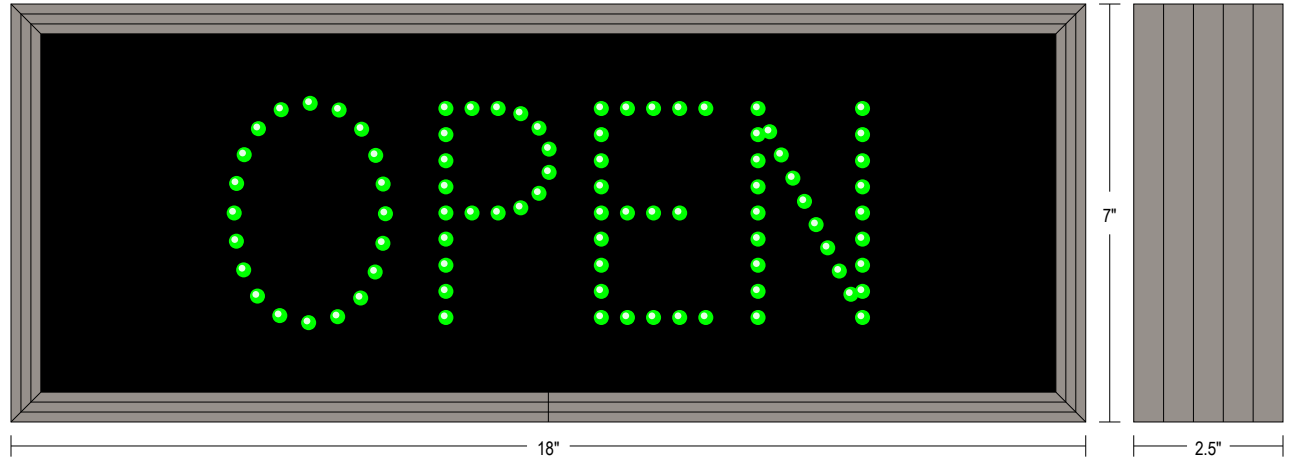

Direct-View LED Traffic Controller TCL718G-180

PRODUCT NUMBER

5868

CABINET DIMENSIONS

7" H x 18" W x 2.5" D

ILLUMINATION SOURCE

Super bright, wide viewing angle LEDs
Available in green, red, blue, amber, and white LEDs
Messages "blankout" when turned off, eliminating confusion
Long life, solid state lighting

ELECTRICAL

Integrated solid state power supply
Standard Voltage: 120 VAC, Optional Voltages: 9-36 V, 240 VAC, 277 VAC
Maximum amps per lighted message (at 120 V) shown in the table below
UL/CUL approved for wet locations

CONSTRUCTION

Faces: Single Faced Sign
Extrusions (TCL): Slim line continuous, corrosion resistant, aluminum housing 2.5" deep
Face Material: Impact Resistant, smoked tinted Polycarbonate 1/8" thick.

FINISH

Standard Cabinet Color: Duranodic Bronze
Custom colors available upon request

Product View

NOTE: Sign image may not exactly represent the finished product. For illustration purposes only.

MESSAGE	COLOR	HEIGHT	AMPS
OPEN	30° x 70° Green Oval	3.5"	0.03