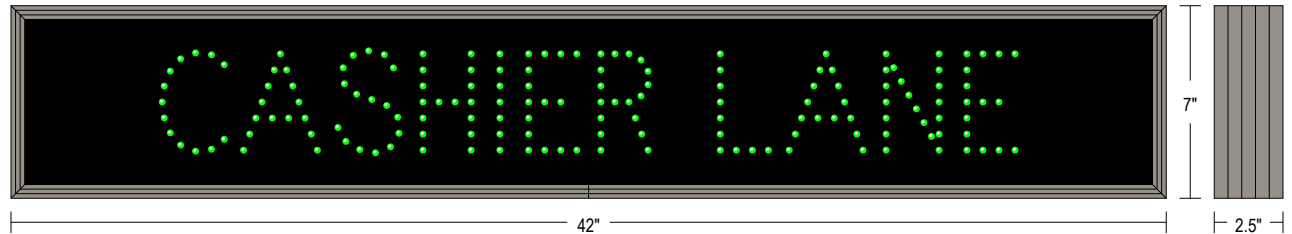

Direct-View LED Traffic Controller TCL742G-860

PRODUCT NUMBER

18397

CABINET DIMENSIONS

7" H x 42" W x 2.5" D

ILLUMINATION SOURCE

Super bright, wide viewing angle LEDs
Available in green, red, blue, amber, and white LEDs
Messages "blankout" when turned off, eliminating confusion
Long life, solid state lighting

ELECTRICAL

Integrated solid state power supply
Standard Voltage: 120 VAC, Optional Voltages: 9-36 V, 240 VAC, 277 VAC
Maximum amps per lighted message (at 120 V) shown in the table below
UL/CUL approved for wet locations

CONSTRUCTION

Faces: Single Faced Sign
Extrusion (TCL): Slim line continuous, corrosion resistant, aluminum housing 2.5" deep
Face Material: Impact Resistant, smoked tinted Polycarbonate 1/8" thick.

FINISH

Standard Cabinet Color: Duranodic Bronze
Custom colors available upon request

Product View

NOTE: Sign image may not exactly represent the finished product. For illustration purposes only.

MESSAGE	COLOR	HEIGHT	AMPS
CASHIER LANE	Green Wide Angle Oval	3.5"	0.08