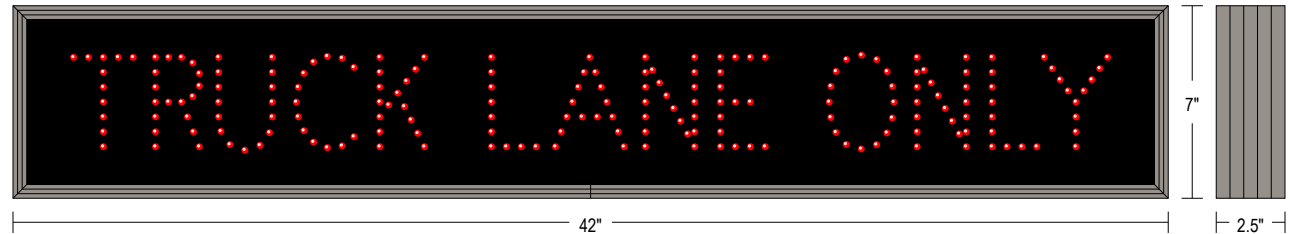

Direct-View LED Traffic Controller TCL742R-668

PRODUCT NUMBER

18404

CABINET DIMENSIONS

7" H x 42" W x 2.5" D

ILLUMINATION SOURCE

Super bright, wide viewing angle LEDs
Available in green, red, blue, amber, and white LEDs
Messages "blankout" when turned off, eliminating confusion
Long life, solid state lighting

ELECTRICAL

Integrated solid state power supply
Standard Voltage: 120 VAC, Optional Voltages: 9-36 V, 240 VAC, 277 VAC
Maximum amps per lighted message (at 120 V) shown in the table below
UL/CUL approved for wet locations

CONSTRUCTION

Faces: Single Faced Sign
Extrusion (TCL): Slim line continuous, corrosion resistant, aluminum housing 2.5" deep
Face Material: Impact Resistant, smoked tinted Polycarbonate 1/8" thick.

FINISH

Standard Cabinet Color: Duranodic Bronze
Custom colors available upon request

Product View

NOTE: Sign image may not exactly represent the finished product. For illustration purposes only.

MESSAGE	COLOR	HEIGHT	AMPS
TRUCK LANE ONLY	Red Wide Angle Oval	3.25"	0.05