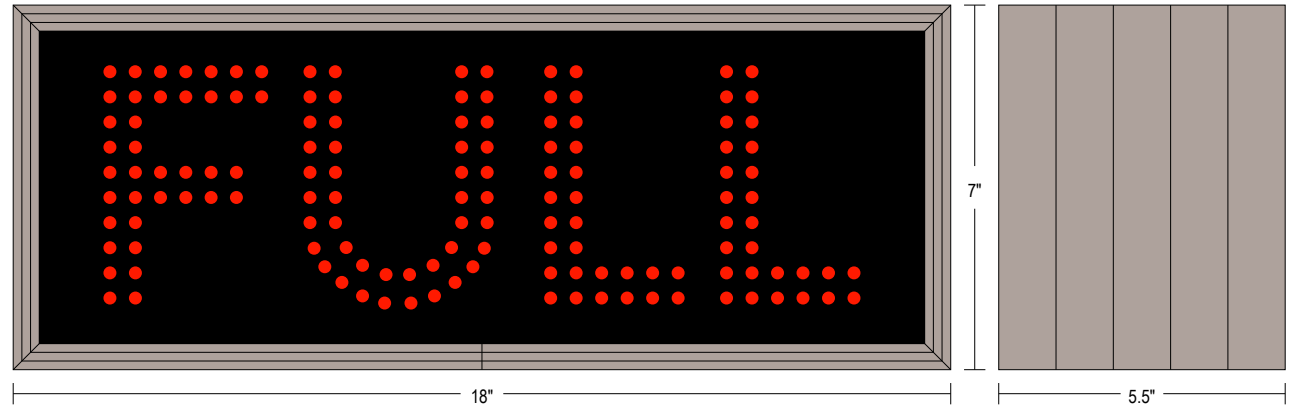

Illumination: Super bright direct view LEDs. Message blanks out when off.

Sign Messages: See message table below

MESSAGE	LED/COLOR	HEIGHT	AMPS
FULL	Red Wide Angle LED	4.375"	0.067-0.029
FULL	Red Wide Angle LED	4.375"	0.067-0.029

NOTE: Sign image may not exactly represent the finished product. For illustration purposes only.

Side A

Side B