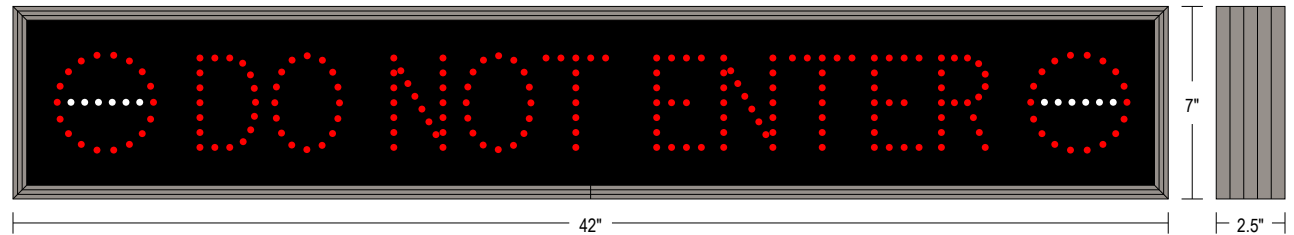

Outdoor Blank-out LED Direct-view Sign TCL742RW-813

PRODUCT ID
6258

DIMENSIONS
7" H x 42" W x 2.5" D

CLASS
CLASS: TCL Series

CLASS
Control Method: Switch (not included) or external relay.

MISCELLANEOUS
Cabinet: 1-piece, corrosion resistant, extruded aluminum frame, 2.5" deep.
Face Material: 1/8" impact resistant, smoke-tinted polycarbonate (5109)
Faces: Single Faced Sign
Finish: Duranodic Bronze
Illumination: Super bright direct view LEDs. Message blanks out when off.
Sign Messages: See message table below
UL/cUL Listed: Listed for wet locations
Voltage: 120-277 VAC

NOTE: Other LED colors, voltages, cabinet sizes, styles, and colors available.

Product View

NOTE: Sign image may not exactly represent the finished product. For illustration purposes only.

MESSAGE	LED/COLOR	HEIGHT	AMPS
DO NOT ENTER w/Do Not Enter Symbols	Red Wide Angle, White Wide Angle	3.25", 3.5"	0.079-0.034