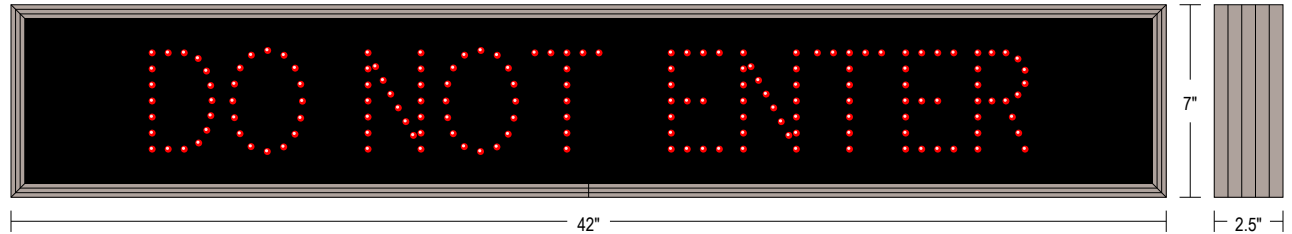

PRODUCT ID: 6235

Outdoor Blank-out LED Direct-view Sign

MODEL

TCL742R-130

DIMENSIONS

7" H x 42" W x 2.5" D (est. 9.4 lbs)

CLASS

CLASS: TCL Series

Control Method: Switch (not included) or external relay.

CONSTRUCTION

Cabinet: 1-piece, corrosion resistant, extruded aluminum frame, 2.5" deep.

Face Material: 1/8" impact resistant, smoke-tinted polycarbonate (5109)

Faces: Single Faced Sign

Finish: Duranodic Bronze

ELECTRICAL

Input Voltage: 120-277 VAC

UL/cUL Listed: Listed for wet locations

MESSAGE

Illumination: Super bright direct view LEDs. Message blanks out when off.

Sign Messages: See message table below

Product View

NOTE: Sign image may not exactly represent the finished product. For illustration purposes only.

MESSAGE	LED/COLOR	HEIGHT	AMPS
DO NOT ENTER	Red Wide Angle LED	3.5"	0.077-0.034

NOTE: Above messages are independently controlled.

iSIGNS Inc.

7625 Birkmire Drive

Fairview, PA 16415

Phone: 866-437-3040

Website: www.isignsled.com

Proudly Made in the USA