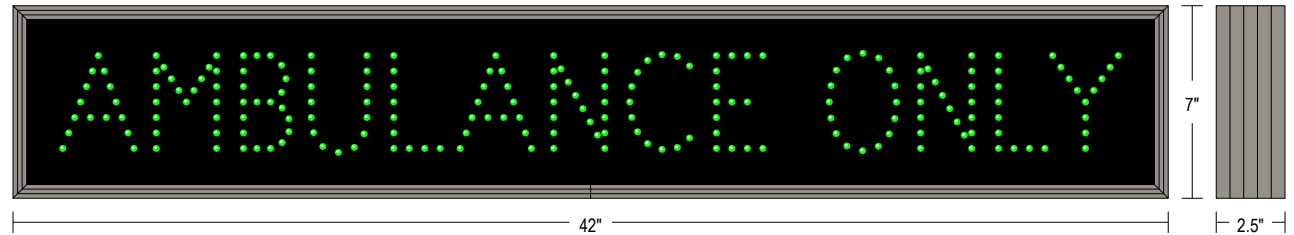

Direct-View LED Traffic Controller TCL742G-962

PRODUCT NUMBER

6198

CABINET DIMENSIONS

7" H x 42" W x 2.5" D

ILLUMINATION SOURCE

Super bright, wide viewing angle LEDs
Available in green, red, blue, amber, and white LEDs
Messages "blankout" when turned off, eliminating confusion
Long life, solid state lighting

ELECTRICAL

Integrated solid state power supply
Standard Voltage: 120 VAC, Optional Voltages: 9-36 V, 240 VAC, 277 VAC
Maximum amps per lighted message (at 120 V) shown in the table below
UL/CUL approved for wet locations

CONSTRUCTION

Faces: Single Faced Sign
Extrusion (TCL): Slim line continuous, corrosion resistant, aluminum housing 2.5" deep
Face Material: Impact Resistant, smoked tinted Polycarbonate 1/8" thick.

FINISH

Standard Cabinet Color: Duranodic Bronze
Custom colors available upon request

Product View

NOTE: Sign image may not exactly represent the finished product. For illustration purposes only.

MESSAGE	COLOR	HEIGHT	AMPS
AMBULANCE ONLY	Green Wide Angle Oval	3.375"	0.09