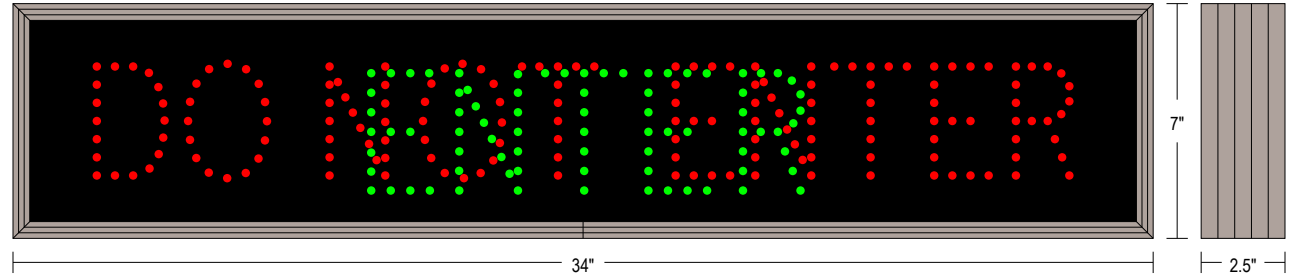

Faces: Single Faced Sign

Finish: Duranodic Bronze

Mounting Channel:

ELECTRICAL

Input Voltage: 120-277 VAC

UL/cUL Listed: Listed for wet locations

MESSAGE

Illumination: Super bright direct view LEDs. Message blanks out when off.

Sign Messages: See message table below

Product View

NOTE: Sign image may not exactly represent the finished product. For illustration purposes only.

Sample Display Options

MESSAGE	LED/COLOR	HEIGHT	AMPS
DO NOT ENTER	Red Wide Angle LED	3.25"	0.077-0.034
ENTER	Green Wide Angle LED	3.5"	0.065-0.028