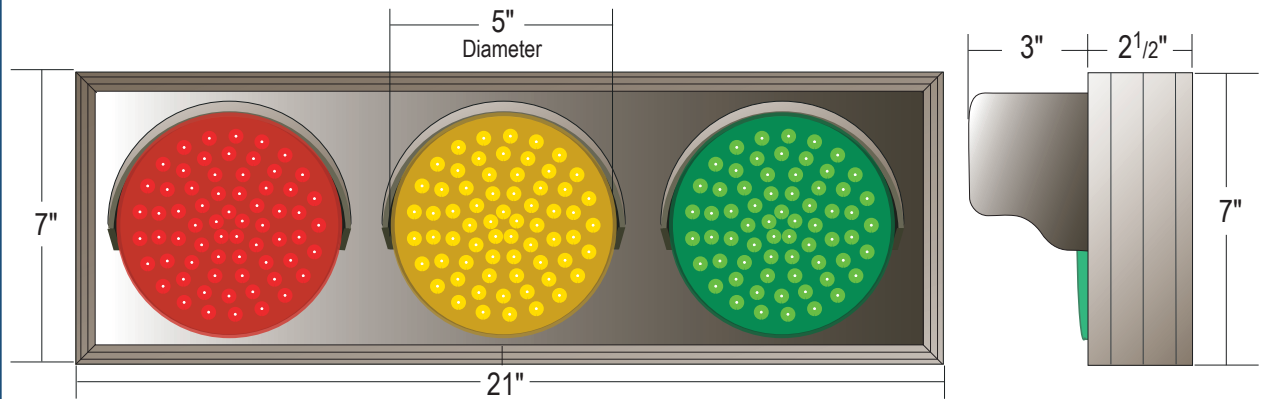

Control Method: Switch (not included) or external relay.

CONSTRUCTION

Cabinet: 1-piece, corrosion resistant, extruded aluminum frame, 2.5" deep.

Face Material: Injection molded, impact resistant Lexan® hood with Lexan® lenses

Faces: Single Faced Sign

Finish: Duranodic Bronze

Mounting Channel:

ELECTRICAL

Flashing: Not Included

Input Voltage: 120-277 VAC

UL/cUL Listed: Listed for wet locations

MESSAGE

Illumination: Super bright direct view LEDs. Message blanks out when off.

Sign Messages: See message table below

Product View

NOTE: Sign image may not exactly represent the finished product. For illustration purposes only.

MESSAGE	LED/COLOR	HEIGHT	AMPS
Red Indicator Dot	Red Wide Angle	4.0"	0.033-0.014
Amber Indicator Dot	Amber Wide Angle	4.0"	0.033-0.014
Green Indicator Dot	Green Wide Angle	4.0"	0.053-0.023

NOTE: Above messages are independently controlled.