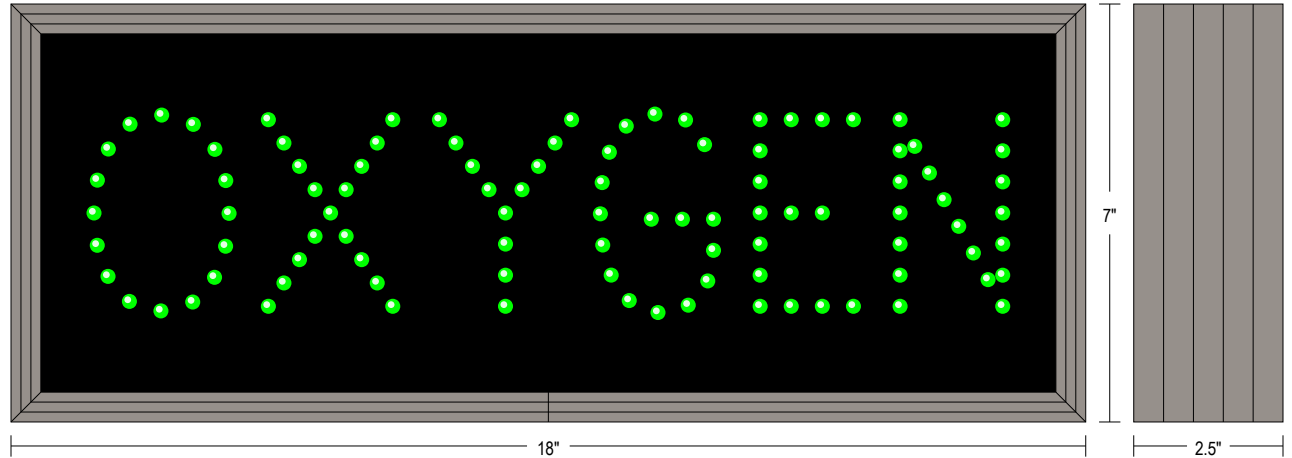

Direct-View LED Traffic Controller TCL718G-941

PRODUCT NUMBER

5876

CABINET DIMENSIONS

7" H x 18" W x 2.5" D

ILLUMINATION SOURCE

Super bright, wide viewing angle LEDs
Available in green, red, blue, amber, and white LEDs
Messages "blankout" when turned off, eliminating confusion
Long life, solid state lighting

ELECTRICAL

Integrated solid state power supply
Standard Voltage: 120 VAC, Optional Voltages: 9-36 V, 240 VAC, 277 VAC
Maximum amps per lighted message (at 120 V) shown in the table below
UL/CUL approved for wet locations

CONSTRUCTION

Faces: Single Faced Sign
Extrusion (TCL): Slim line continuous, corrosion resistant, aluminum housing 2.5" deep
Face Material: Impact Resistant, smoked tinted Polycarbonate 1/8" thick.

FINISH

Standard Cabinet Color: Duranodic Bronze
Custom colors available upon request

Product View

NOTE: Sign image may not exactly represent the finished product. For illustration purposes only.

MESSAGE	COLOR	HEIGHT	AMPS
OXYGEN	Green Wide Angle Oval	3.125"	0.04