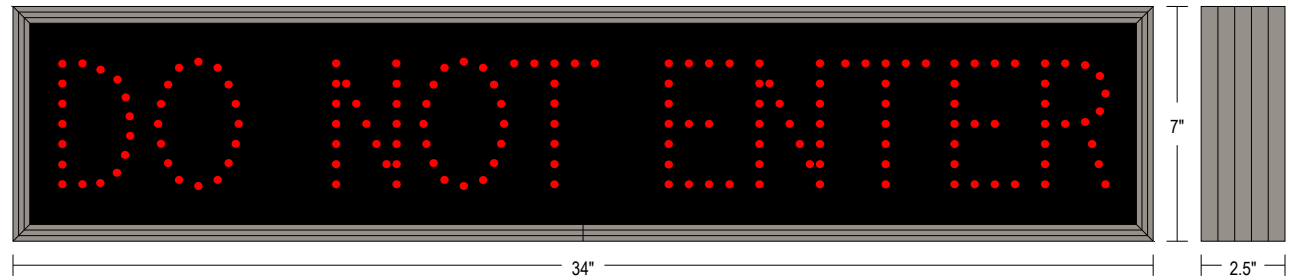

Outdoor Blank-out LED Direct-view Sign TCL734R-130

PRODUCT ID
6104

DIMENSIONS
7" H x 34" W x 2.5" D

CLASS
CLASS: TCL Series

CLASS
Control Method: Switch (not included) or external relay.

MISCELLANEOUS
Cabinet: 1-piece, corrosion resistant, extruded aluminum frame, 2.5" deep.
Face Material: 1/8" impact resistant, smoke-tinted polycarbonate (5109)
Faces: Single Faced Sign
Finish: Duranodic Bronze
Illumination: Super bright direct view LEDs. Message blanks out when off.
Sign Messages: See message table below
UL/cUL Listed: Listed for wet locations
Voltage: 120-277 VAC

NOTE: Other LED colors, voltages, cabinet sizes, styles, and colors available.

Product View

NOTE: Sign image may not exactly represent the finished product. For illustration purposes only.

MESSAGE	LED/COLOR	HEIGHT	AMPS
DO NOT ENTER	Red Wide Angle	3.5"	0.058-0.025