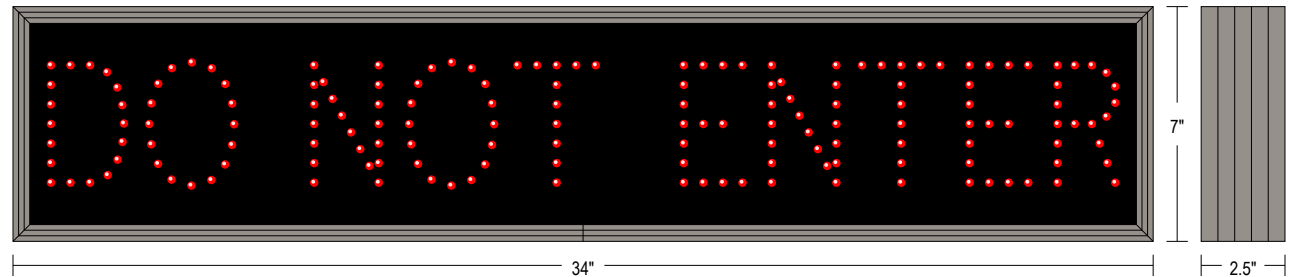

Direct-View LED Traffic Controller TCL734R-130

PRODUCT NUMBER

6104

CABINET DIMENSIONS

7" H x 34" W x 2.5" D

ILLUMINATION SOURCE

Super bright, wide viewing angle LEDs
Available in green, red, blue, amber, and white LEDs
Messages "blankout" when turned off, eliminating confusion
Long life, solid state lighting

ELECTRICAL

Integrated solid state power supply
Standard Voltage: 120 VAC, Optional Voltages: 9-36 V, 240 VAC, 277 VAC
Maximum amps per lighted message (at 120 V) shown in the table below
UL/CUL approved for wet locations

CONSTRUCTION

Faces: Single Faced Sign
Extrusion (TCL): Slim line continuous, corrosion resistant, aluminum housing 2.5" deep
Face Material: Impact Resistant, smoked tinted Polycarbonate 1/8" thick.

FINISH

Standard Cabinet Color: Duranodic Bronze
Custom colors available upon request

Product View

NOTE: Sign image may not exactly represent the finished product. For illustration purposes only.

MESSAGE	COLOR	HEIGHT	AMPS
DO NOT ENTER	Red Wide Angle Oval	3.5"	0.06

iSigns
7625 Birkmire Drive
Fairview, PA 16415

Proudly Made in the USA