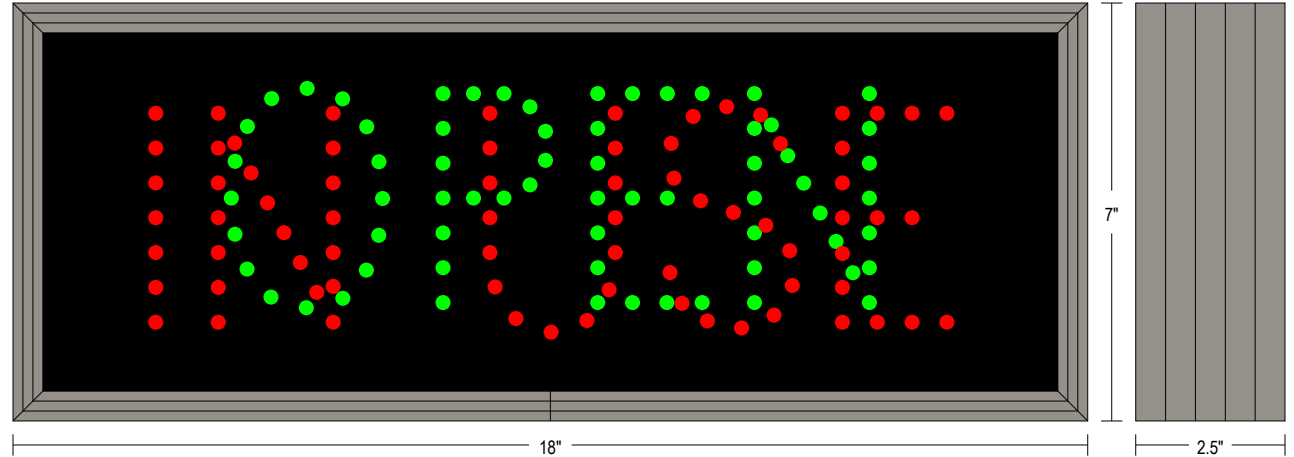

Direct-View LED Traffic Controller TCL718GR-140

PRODUCT NUMBER

5895

CABINET DIMENSIONS

7" H x 18" W x 2.5" D

ILLUMINATION SOURCE

Super bright, wide viewing angle LEDs
Available in green, red, blue, amber, and white LEDs
Messages "blankout" when turned off, eliminating confusion
Long life, solid state lighting

CONSTRUCTION

Faces: Single Faced Sign
Extrusion (TCL): Slim line, corrosion resistant all weather frame 2.5" thick.
Face Material: Impact Resistant, smoked tinted Polycarbonate 1/8" thick.

FINISH

Standard Cabinet Color: Duranodic Bronze
Custom colors available upon request

Product View

NOTE: Sign image may not exactly represent the finished product. For illustration purposes only.

MESSAGE	COLOR	HEIGHT	AMPS
OPEN	Green Wide Angle Oval	3.5"	0.03
IN USE	Red Wide Angle Oval	3.5"	0.02