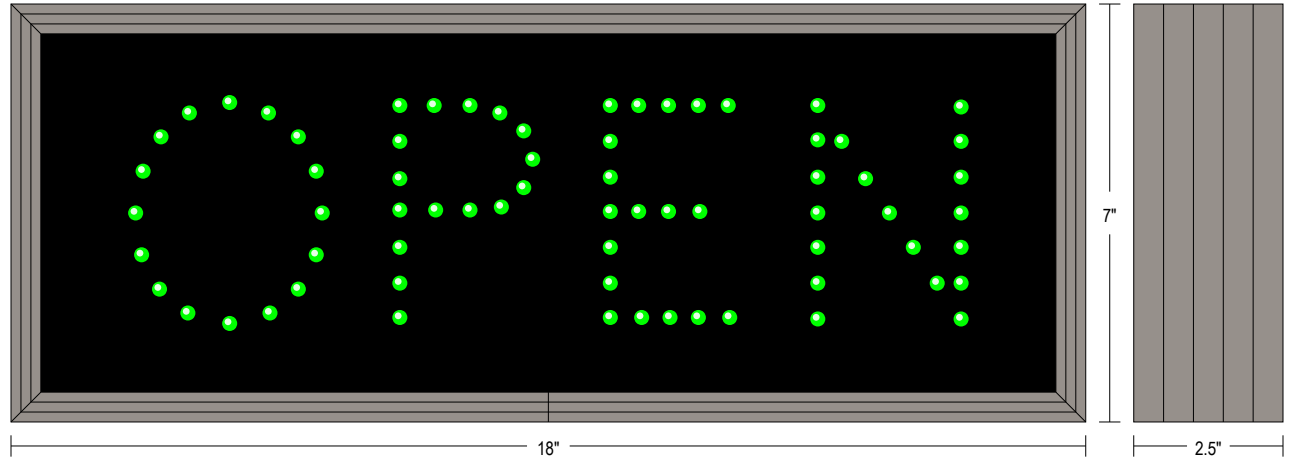

Direct-View LED Traffic Controller TCL718G-180

PRODUCT NUMBER

5868

CABINET DIMENSIONS

7" H x 18" W x 2.5" D

ILLUMINATION SOURCE

Super bright, wide viewing angle LEDs
Available in green, red, blue, amber, and white LEDs
Messages "blankout" when turned off, eliminating confusion
Long life, solid state lighting

CONSTRUCTION

Faces: Single Faced Sign
Extrusion (TCL): Slim line continuous, corrosion resistant, aluminum housing 2.5" deep
Face Material: Dark tinted acrylic 1/8" thick.

FINISH

Standard Cabinet Color: Duranodic Bronze
Custom colors available upon request

Product View

NOTE: Sign image may not exactly represent the finished product. For illustration purposes only.

MESSAGE	COLOR	HEIGHT	AMPS
OPEN	Green Wide Angle Oval	3.5"	0.03

iSigns

7625 Birkmire Drive
Fairview, PA 16415