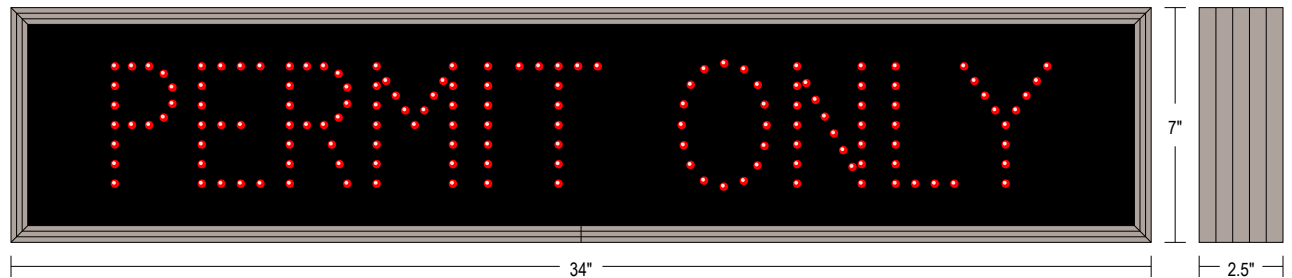

Outdoor Blank-out LED Direct-view Sign TCL734R-315

PRODUCT ID
10888

DIMENSIONS
7" H x 34" W x 2.5" D

CLASS
CLASS: TCL Series

CLASS
Control Method: Switch (not included) or external relay.

MISCELLANEOUS
Cabinet: 1-piece, corrosion resistant, extruded aluminum frame, 2.5" deep.
Face Material: 1/8" impact resistant, smoke-tinted polycarbonate (5109)
Faces: Single Faced Sign
Finish: Duranodic Bronze
Illumination: Super bright direct view LEDs. Message blanks out when off.
Sign Messages: See message table below
UL/cUL Listed: Listed for wet locations
Voltage: 120-277 VAC

NOTE: Other LED colors, voltages, cabinet sizes, styles, and colors available.

Product View

NOTE: Sign image may not exactly represent the finished product. For illustration purposes only.

MESSAGE	LED/COLOR	HEIGHT	AMPS
PERMIT ONLY	Red Wide Angle	3.5"	0.052-0.023