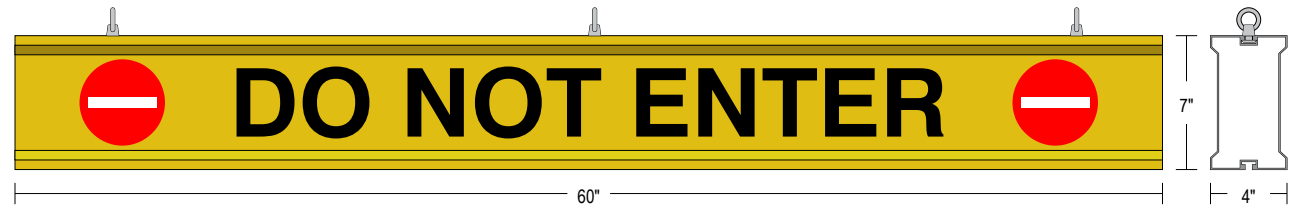

PRODUCT ID: 50910

Non-illuminated Bar

MODEL

IBAR760KRW-J322

DIMENSIONS

7" H x 60" W x 4" D (est. 16.187 lbs)

CLASS

Class: IBAR Series

CONSTRUCTION

Faces: Single Faced Sign

Finish: Powder coated Traffic Yellow

IBar: Single piece extruded aluminum bar with end caps and (3) EasyGlide Adjustable Eyebolts for top mounting.

MESSAGE

Color: Refer to message table (Black, Red and White Reflective Vinyl)

Font: Swiss 721 Bold BT

Sign Messages: See message table below

Product View

NOTE: Sign image may not exactly represent the finished product. For illustration purposes only.