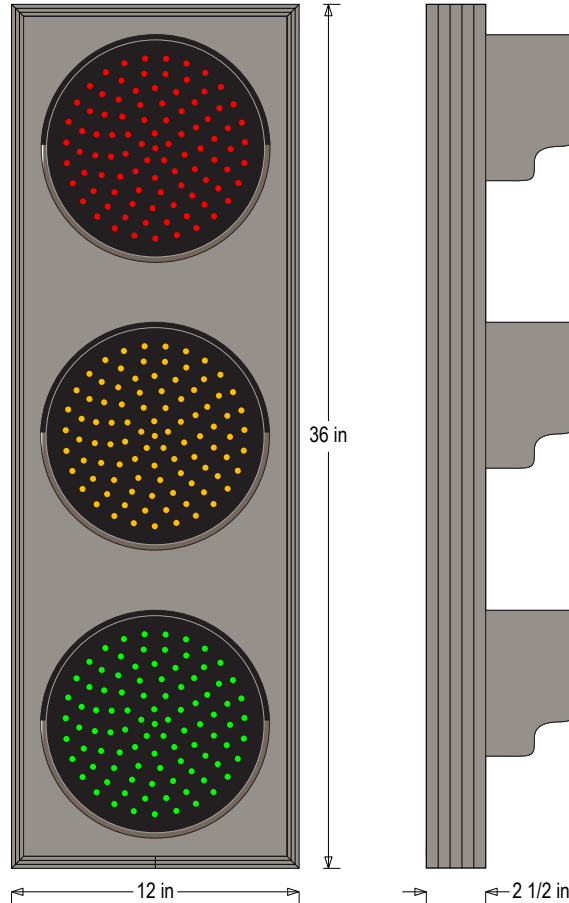

PRODUCT ID: 42531

Outdoor Blank-out LED Direct-view Sign

MODEL

TCL3612RAG-226H/12-24V

DIMENSIONS

36" H x 12" W x 2.5" D (est. 20.222 lbs)

CLASS

CLASS: TCL Series

Faces: Single Faced Sign

Finish: Duranodic Bronze

ELECTRICAL

Flashing: Not Included

Input Voltage: 12-24 V

UL/cUL Listed: Listed for wet locations

MESSAGE

Illumination: Super bright direct view LEDs. Message blanks out when off.

Sign Messages: See message table below

NOTE: Other LED colors, voltages, cabinet sizes, styles, and colors available.

MESSAGE	LED/COLOR	HEIGHT	AMPS
Red Indicator Dot	Red Wide Angle	8.0"	0.360-0.180
Amber Indicator Dot	Amber Wide Angle	8.0"	0.360-0.180
Green Indicator Dot	Green Wide Angle	8.0"	0.590-0.295

Sample Display Options