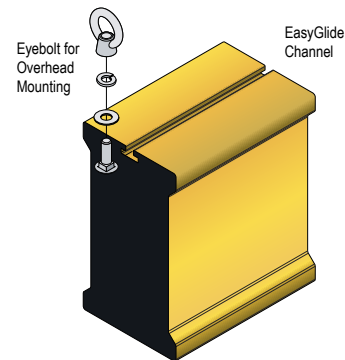

CONSTRUCTION

Faces: Single Faced Sign

Finish: Powder coated Traffic Yellow

IBar: Single piece extruded aluminum bar with end caps and (3) EasyGlide Adjustable Eyebolts for top mounting.

MESSAGE

Color: Black reflective vinyl (7803)

Font: Swiss 721 Bold BT

Sign Messages: See message table below

Product View

NOTE: Sign image may not exactly represent the finished product. For illustration purposes only.

Eyebolt Adjustable the Entire Length of Sign

MESSAGE

LED/COLOR

HEIGHT

AMPS

Caution - Low Clearance 6' 6"

Black Reflective Vinyl

3.75"

NOTE: Above messages are independently controlled.