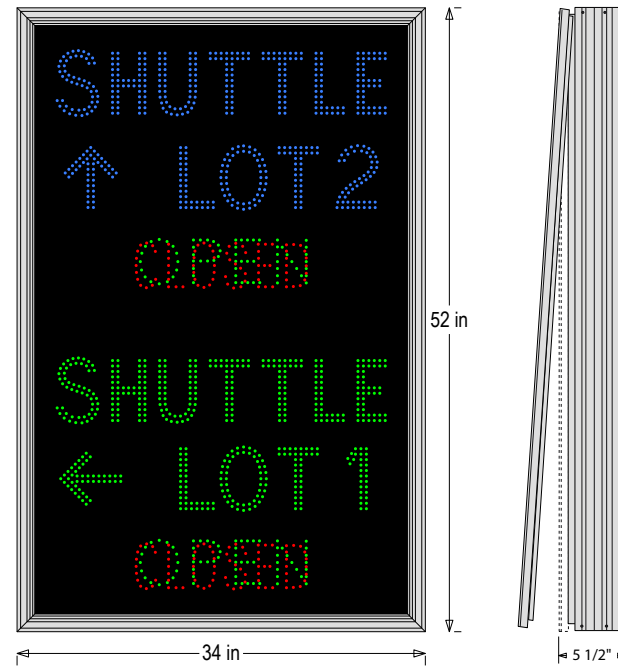

Outdoor Blank-out LED Direct-view Sign TCL5234BGRGGR-A398

PRODUCT ID
35307

DIMENSIONS
52" H x 34" W x 5.5" D

CLASS
CLASS: TCL Series

CLASS
Control Method: Switch (not included) or external relay.

MISCELLANEOUS
Cabinet: Corrosion resistant, extruded aluminum frame with a hinged face. 5.5" deep, mitered construction. Moisture absorbent interior coating.
Face Material: 1/8" impact resistant, smoke-tinted polycarbonate (5109)
Faces: Single Faced Sign
Finish: Duranodic Bronze
Illumination: Super bright direct view LEDs. Message blanks out when off.
Sign Messages: See message table below
UL/cUL Listed: Listed for wet locations
Voltage: 120 VAC

NOTE: Other LED colors, voltages, cabinet sizes, styles, and colors available.

Product View

NOTE: Sign image may not exactly represent the finished product. For illustration purposes only.

MESSAGE	LED/COLOR	HEIGHT	AMPS
Up Arrow w/SHUTTLE LOT 2	Blue Wide Angle	5.0"	0.260
OPEN	Green Wide Angle	3.5"	0.030
CLOSED	Red Wide Angle	3.5"	0.030
Left Arrow w/SHUTTLE LOT 1	Green Wide Angle	5.0"	0.110