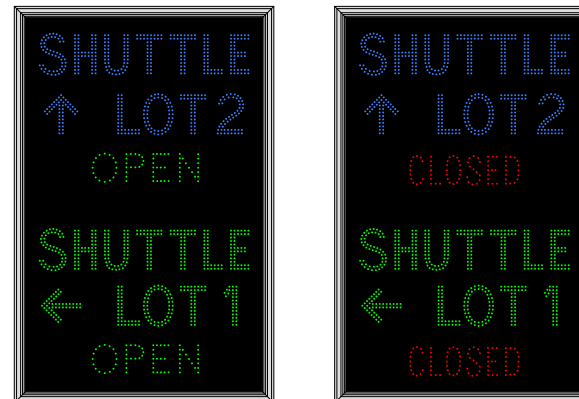

iSigns
7625 Birkmire Drive
Fairview, PA 16415
Phone: 866-437-3040

Proudly Made in the USA