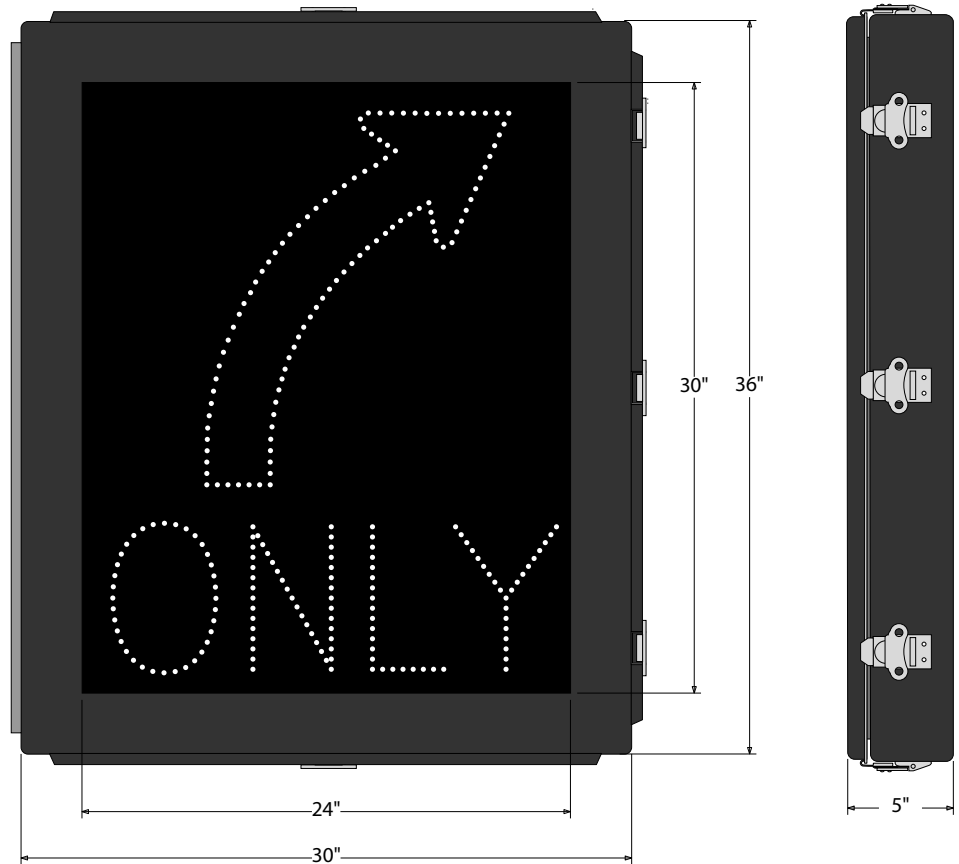

Direct-View LED Traffic Controller DOT3630W-C945

PRODUCT NUMBER

32231

CABINET DIMENSIONS

36" H x 30" W x 5" D

ILLUMINATION SOURCE

Super bright, wide viewing angle LEDs
Available in green, red, blue, amber, and white LEDs
Messages "blankout" when turned off, eliminating confusion
Long life, solid state lighting

CONSTRUCTION

Cabinet (DOT): 5.0" deep corrosion resistant aluminum housing with locking hinged face.
Face Material (DOT): 1/4" smoke tinted polycarbonate

FINISH

Standard Cabinet Color: Duranodic Bronze
Custom colors available upon request

Product View

NOTE: Sign image may not exactly represent the finished product. For illustration purposes only.

MESSAGE	COLOR	HEIGHT	AMPS
Veering Right Arrow w/ ONLY	White Narrow Angle	16.5", 7.5"	0.12

iSigns
7625 Birkmire Drive
Fairview, PA 16415