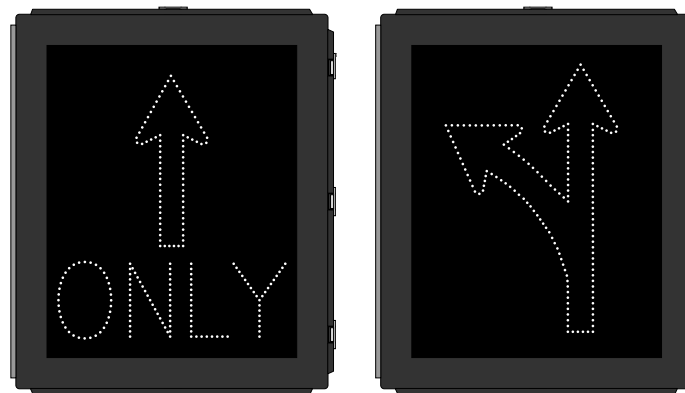

Direct-View LED Traffic Controller DOT3630WW-I060

PRODUCT NUMBER

32222

CABINET DIMENSIONS

36" H x 30" W x 5" D

ILLUMINATION SOURCE

Super bright, wide viewing angle LEDs
Available in green, red, blue, amber, and white LEDs
Messages "blankout" when turned off, eliminating confusion
Long life, solid state lighting

CONSTRUCTION

Cabinet (DOT): 5.0" deep corrosion resistant aluminum housing with locking hinged face.
Face Material (DOT): 1/4" smoke tinted polycarbonate

FINISH

Standard Cabinet Color: Duranodic Bronze
Custom colors available upon request

Product View

NOTE: Sign image may not exactly represent the finished product. For illustration purposes only.

MESSAGE	COLOR	HEIGHT	AMPS
UP ARROW ONLY	White Narrow Angle	16.5", 7.5"	0.07
UP ARROW W/ VEERING LEFT ARROW	White Narrow Angle	26.0"	0.10