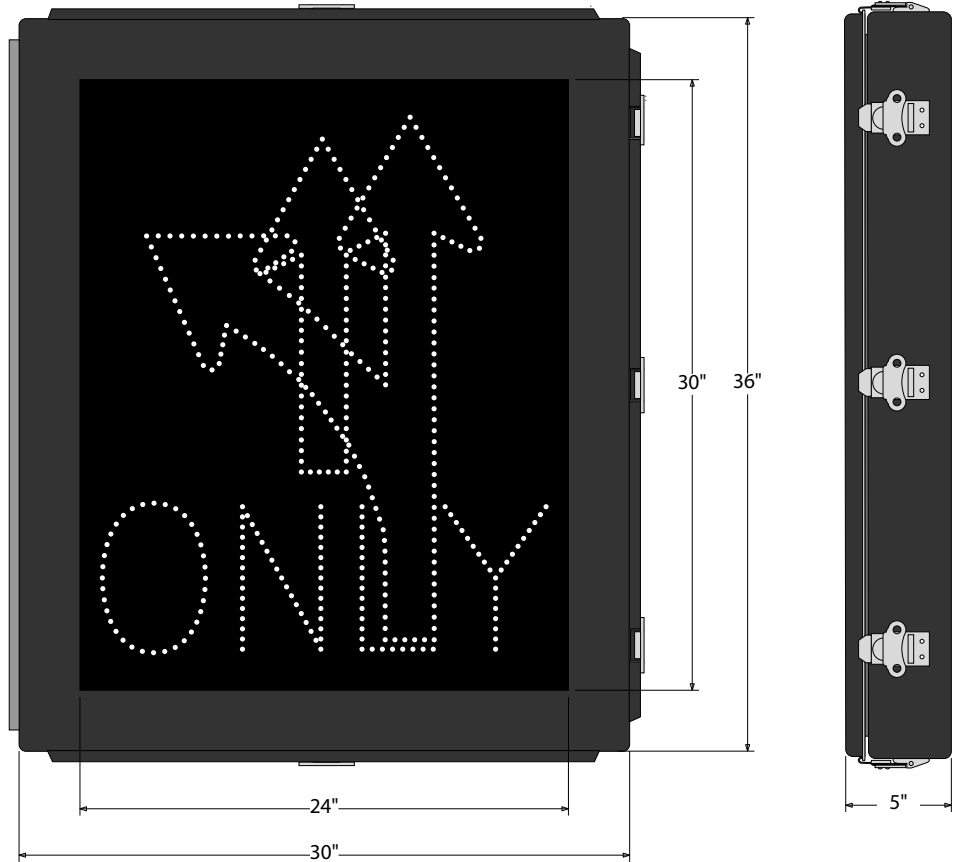

Direct-View LED Traffic Controller DOT3630WW-I060

PRODUCT NUMBER

32222

CABINET DIMENSIONS

36" H x 30" W x 5" D

ILLUMINATION SOURCE

Super bright, wide viewing angle LEDs
Available in green, red, blue, amber, and white LEDs
Messages "blankout" when turned off, eliminating confusion
Long life, solid state lighting

CONSTRUCTION

Cabinet (DOT): 5.0" deep corrosion resistant aluminum housing with locking hinged face.
Face Material (DOT): 1/4" smoke tinted polycarbonate

FINISH

Standard Cabinet Color: Duranodic Bronze
Custom colors available upon request

Product View

NOTE: Sign image may not exactly represent the finished product. For illustration purposes only.

MESSAGE	COLOR	HEIGHT	AMPS
UP ARROW ONLY	White Narrow Angle	16.5", 7.5"	0.07
UP ARROW W/ VEERING LEFT ARROW	White Narrow Angle	26.0"	0.10