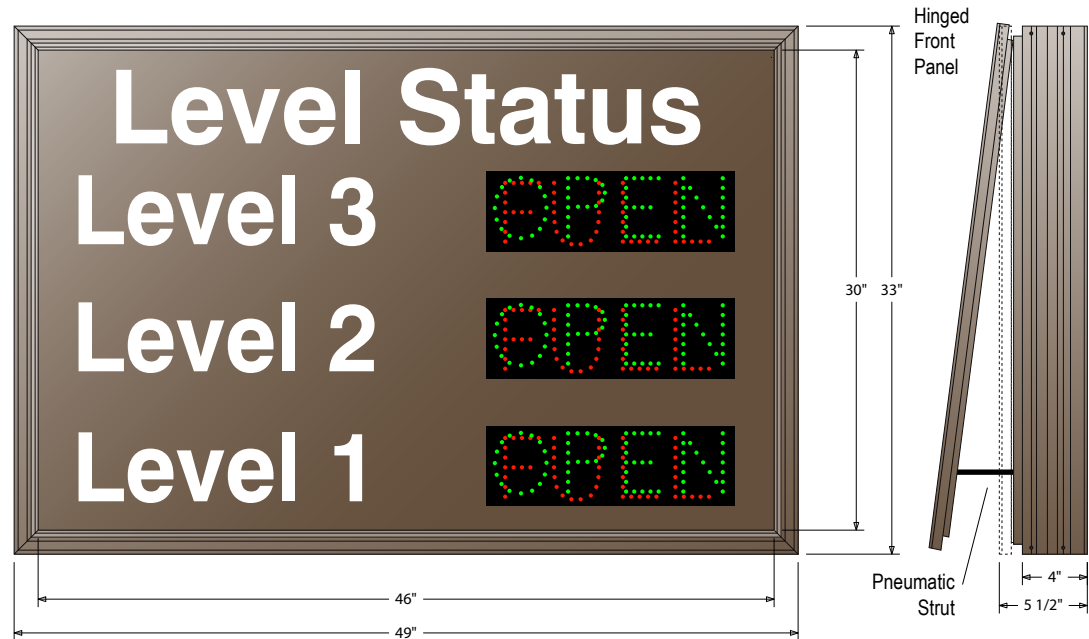

Level Status Sign LS3349OF-03

PRODUCT ID
5768

DIMENSIONS
33" H x 49" W x 5.5" D

CLASS
Class: LS Series

CLASS
Control Method: Switch (not included) or external relay.

MISCELLANEOUS
Cabinet: Corrosion resistant, extruded aluminum frame with a hinged face. 5.5" deep, mitered construction. LED displays are attached using sign-in-sign construction. Moisture absorbent interior coating.
Face Material: 1/8" thick routed aluminum panel.
Faces: Single Faced Sign
Finish: Duranodic Bronze
Font: Swiss 721 Bold BT
Illumination: Super bright direct view LEDs. Message blanks out when off.
Number of Displays: (3)
UL/cUL Listed: Listed for wet locations
Vinyl Color: White reflective vinyl (7812)
Voltage: 120 VAC

NOTE: Other LED colors, voltages, cabinet sizes, styles, and colors available.

Product View

NOTE: Sign image may not exactly represent the finished product. For illustration purposes only.

MESSAGE	LED/COLOR	HEIGHT	AMPS
Level Status	White Reflective Vinyl	5.0"	0.000
Level 3 -1	White reflective Vinyl	4.0"	0.000
OPEN	Green Wide Angle	3.5"	0.041
FULL	Red Wide Angle	3.5"	0.018