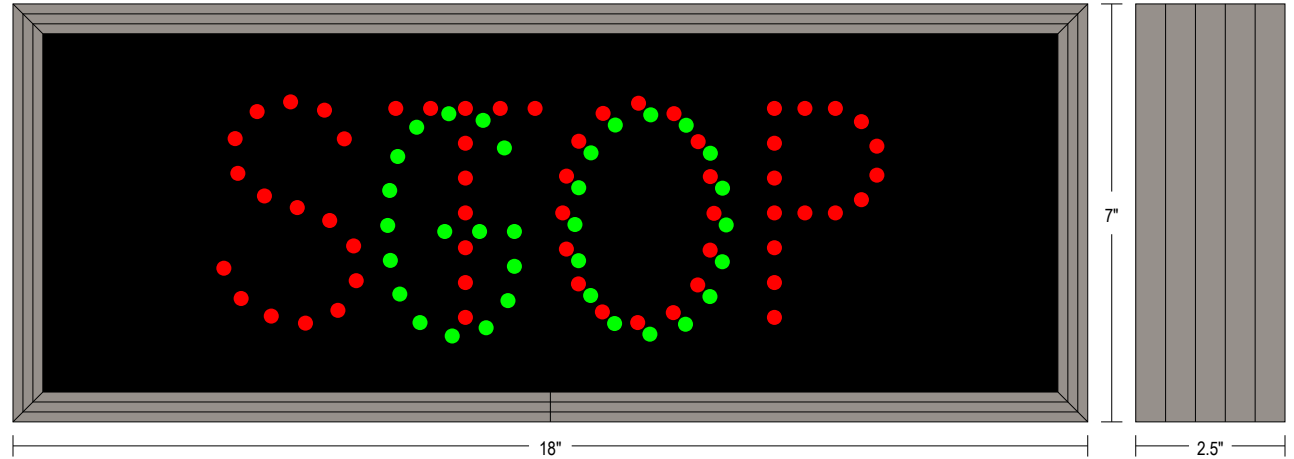

PRODUCT ID: 31918

Outdoor Blank-out LED Direct-view Sign

MODEL

TCL718RG-A203/12-24VDC

DIMENSIONS

7" H x 18" W x 2.5" D (est. 5.129 lbs)

CLASS

CLASS: TCL Series

Control Method: Switch (not included) or external relay.

CONSTRUCTION

Cabinet: 2-piece, corrosion resistant, extruded all-weather frame, 2.5" deep.

Face Material: 1/8" impact resistant, smoke-tinted polycarbonate (5109)

Faces: Single Faced Sign

Finish: Duranodic Bronze

Mounting Channel:

ELECTRICAL

Flashing: Not Included

Input Voltage: 12-24 VDC

UL/cUL Listed: Listed for wet locations

MESSAGE

Illumination: Super bright direct view LEDs. Message blanks out when off.

Sign Messages: See message table below

Product View

NOTE: Sign image may not exactly represent the finished product. For illustration purposes only.

MESSAGE	LED/COLOR	HEIGHT	AMPS
STOP	Red Wide Angle LED	3.5"	0.293-0.147
GO	Green Wide Angle LED	3.5"	0.267-0.133

NOTE: Above messages are independently controlled.