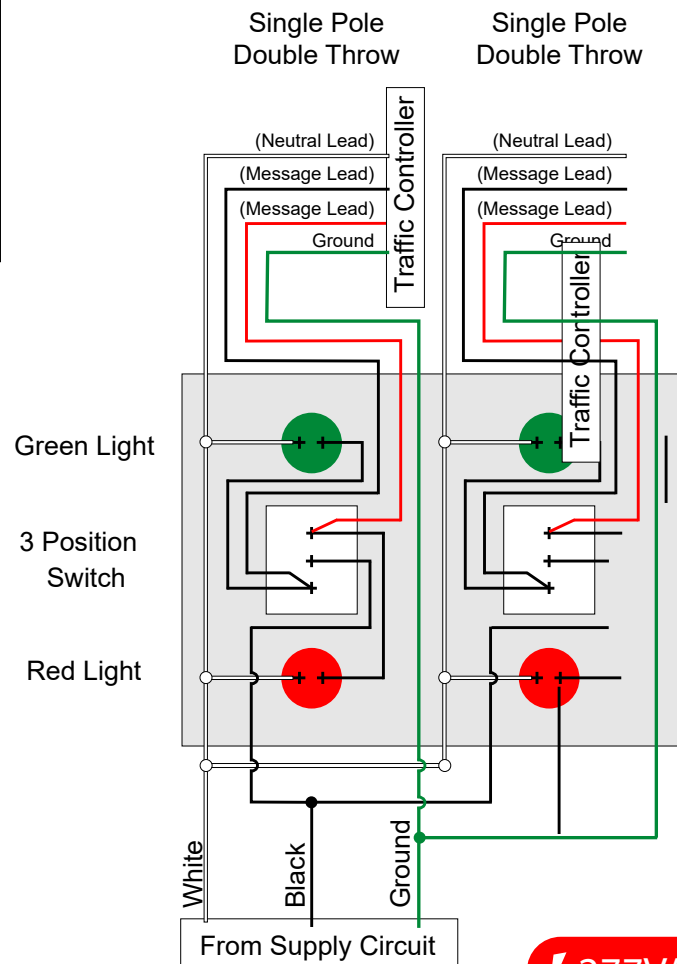

Switch DG/277VAC

PRODUCT ID
31887

DIMENSIONS
4.5" H x 4.5" W x 1" D

CONSTRUCTION

Finish: Switch plate brushed stainless steel
Switch: Switch with pre-wired pigtailed and LED indicator lights
Switch plate: Stamped stainless steel pre-punched for switch(es) and indicator light(s)

ELECTRICAL
Voltage: 277VAC

NOTE: Other LED colors, voltages, cabinet sizes, styles, and colors available.

iSigns
7625 Birkmire Drive
Fairview, PA 16415
Phone: 866-437-3040

Proudly Made in the USA

Product View

NOTE: Sign image may not exactly represent the finished product. For illustration purposes only.

Front View

Schematic View

277VAC