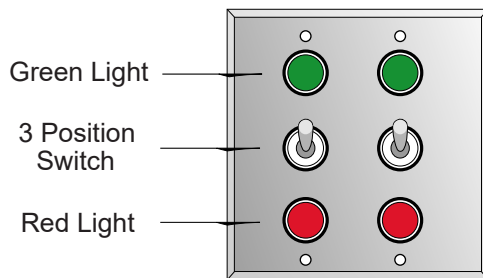

Switch DG/277VAC

PRODUCT ID
31887

DIMENSIONS
4.5" H x 4.5" W x 1" D

CONSTRUCTION

Finish: Switch plate brushed stainless steel
Switch: Switch with pre-wired pigtailed and LED indicator lights
Switch plate: Stamped stainless steel pre-punched for switch(es) and indicator light(s)

ELECTRICAL
Voltage: 277VAC

NOTE: Other LED colors, voltages, cabinet sizes, styles, and colors available.

iSigns
7625 Birkmire Drive
Fairview, PA 16415
Phone: 866-437-3040

Proudly Made in the USA

Product View

NOTE: Sign image may not exactly represent the finished product. For illustration purposes only.

Front View

Schematic View

277VAC