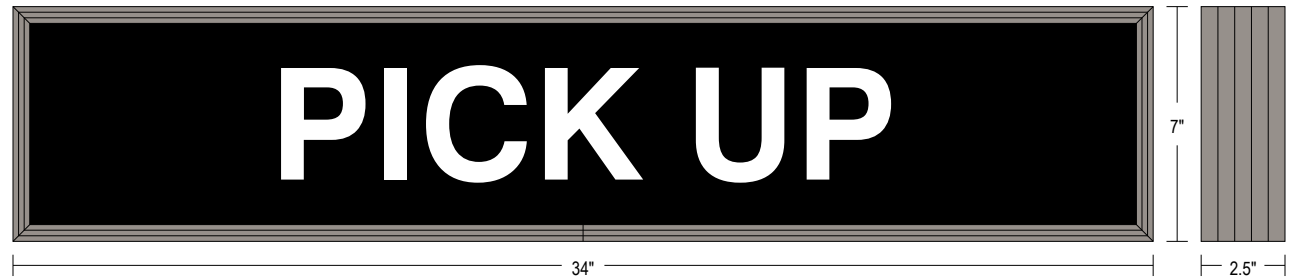

# Outdoor Blank-out LED Backlit Sign PHX734W-D236

**PRODUCT ID**  
30049

**DIMENSIONS**  
7" H x 34" W x 2.5" D

**CLASS**  
Class: PHX Series

**CLASS**  
Control Method: Switch (not included) or external relay.

**MISCELLANEOUS**  
**Cabinet:** 1-piece, corrosion resistant, extruded aluminum frame, 2.25" deep.  
**Face Material:** 1/8" thick, dark grey diffused acrylic  
**Faces:** Single Faced Sign  
**Finish:** Duranodic Bronze  
**Font:** Swiss 721 Bold BT  
**Illumination:** Backlit with high intensity LEDs. Message blanks out when off  
**Sign Messages:** See message table below  
**UL/cUL Listed:** Listed for wet locations  
**Vinyl Color:** Black opaque vinyl  
**Voltage:** 120-277 VAC

## Product View

NOTE: Sign image may not exactly represent the finished product. For illustration purposes only.

MESSAGE	LED/COLOR	HEIGHT	AMPS
PICK UP	White	3.5"	0.310-0.134

NOTE: Above messages are independently controlled.