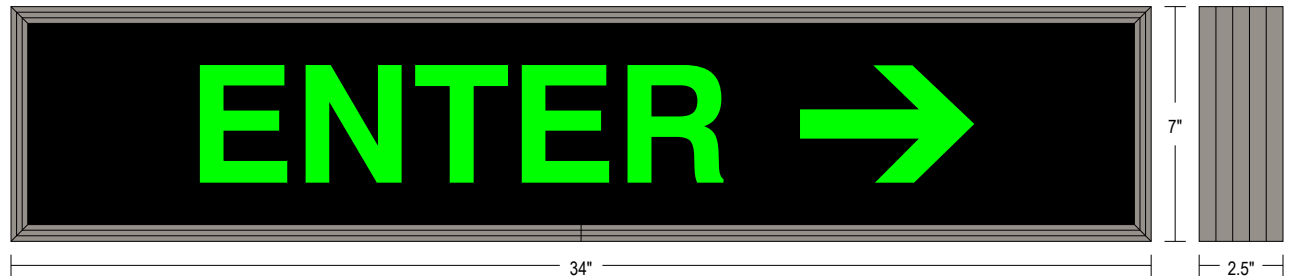

Outdoor Blank-out LED Backlit Sign PHX734G-B743

PRODUCT ID
29371

DIMENSIONS
7" H x 34" W x 2.5" D

CLASS
Class: PHX Series

CLASS
Control Method: Switch (not included) or external relay.

MISCELLANEOUS
Cabinet: 1-piece, corrosion resistant, extruded aluminum frame, 2.25" deep.
Face Material: 1/8" thick, dark grey diffused acrylic
Faces: Single Faced Sign
Finish: Duranodic Bronze
Font: Swiss 721 Bold BT
Illumination: Backlit with high intensity LEDs. Message blanks out when off
Sign Messages: See message table below
UL/cUL Listed: Listed for wet locations
Vinyl Color: Black opaque vinyl
Voltage: 120-277 VAC

NOTE: Other LED colors, voltages, cabinet sizes, styles, and colors available.

Product View

NOTE: Sign image may not exactly represent the finished product. For illustration purposes only.

MESSAGE	LED/COLOR	HEIGHT	AMPS
ENTER w/ Right Arrow	Green	3.5"	0.620-0.269